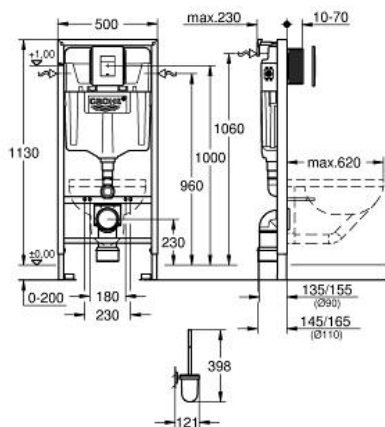

# Rapid SL 5-in-1 set for WC

MODEL # 39000000

Pure Freude  
an Wasser

**GROHE**

2 WC fixing bolts

fixing device for ceramic

WC ceramics with small bearing area (less than 205 mm)

require additional accessory 38 779 000

distance of fixing bolts 180/230 mm

outlet bend Ø 90 mm

depth adjustable

reducer Ø 90/110 mm

inlet and outlet connecting set