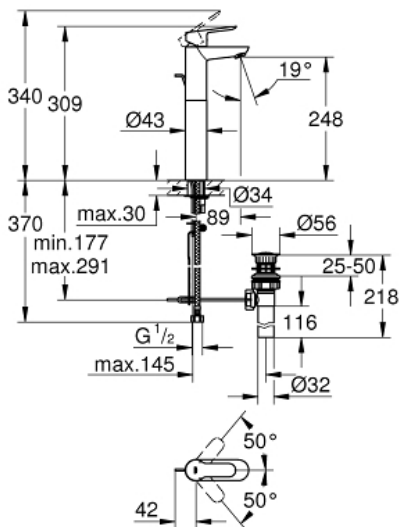

BAUEDGE
Single-lever basin mixer 1/2" XL-
Size

MODEL # 32860000

Pure Freude
an Wasser

Product Description:

BAUEDGE
Single-lever basin mixer 1/2"
XL-Size

Standard Specification:

for free-standing basins
metal lever
GROHE Longlife 28 mm ceramic cartridge
GROHE StarLight chrome finish
mousseur
pop-up waste set 1"
flexible connection hoses
rapid installation system

Color:

□ 32860000 chrome