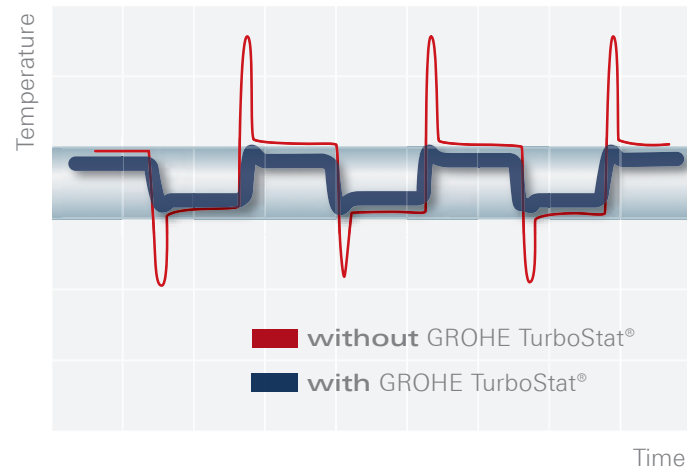

Compensating precisely for fluctuations in temperature and pressure results in a consistent and comfortable shower throughout.