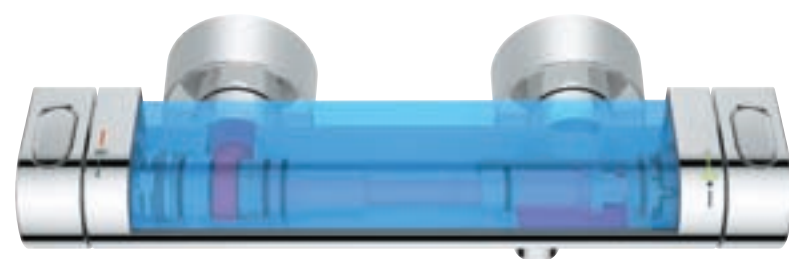

Safety surround = 100% GROHE CoolTouch®

Safety housing with water cooling

Now there's no risk of scalding yourself – or your children. The Grotherm 2000 and Grotherm 3000 thermostats offer all-round protection, as even the wall couplings are shrouded in the clever protective housing – 100% GROHE CoolTouch®.