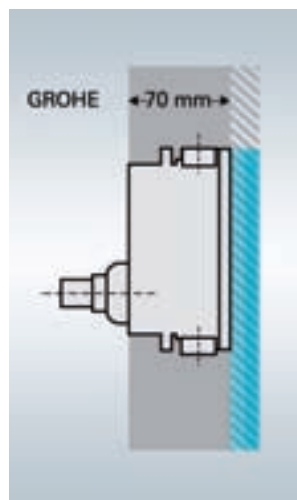

Ultra flat design, only 70 mm installation depth

Whether you're renovating an existing bathroom or creating a new one, Rapido is the perfect solution for concealed bath and shower faucets. Rapido is the ultra-flat concealed solution from GROHE. With only 70 mm installation depth it will fit into any wall. Where space is limited, Rapido is the solution.

Fast and safe installation

With Rapido, you're always on the safe side. The concealed box and faucet body comes as a complete ready-to-install unit with coded water inlet and outlet connections. So there's no chance of it being installed incorrectly. The unit is 100% tested before it leaves our factory to ensure a lifetime of perfect and safe operation.

Numerous possibilities for maximum comfort

Whether you choose a thermostat with GROHE TurboStat® or a single-lever mixer with GROHE SilkMove®, you can always rely on GROHE quality. GROHE Rapido E features our advanced GROHE SilkMove® technology, for a lifetime of smooth handling. For maximum showering enjoyment, GROHE Rapido T benefits from GROHE TurboStat® technology – for safety, comfort and water efficiency. Thanks to an excellent flow rate of over 50 litres per minute* and a third outlet, Rapido T is also the perfect choice for a custom shower where you wish to install a head shower, hand shower and side showers.

* at a flow pressure of 3 bars and without downstream resistance

Concealed valve	Side shower	Thermostatic shower mixer	Finish
19 470 000	27 251 000	19 468 000 + 35 500 000	Chrome