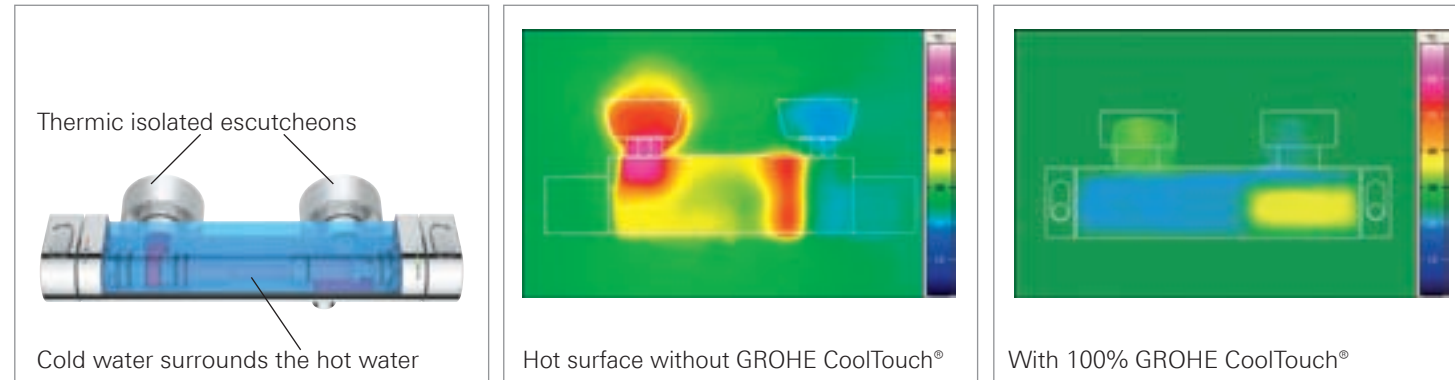

GROHTHERM 2000 NEW SAFETY FIRST – WITH 100% GROHE COOLTOUCH®

Featuring 100% GROHE CoolTouch®, the solid metal housing of Grohtherm 2000 New remains cool and safe at all times. A sleeve of cold water surrounds the interior hot water from the housing of the thermostat to ensure the chrome is never too hot to handle.

GROHE
CoolTouch®

ERGONOMY & BEAUTY HAND IN HAND

FUSING INNOVATIVE DESIGN AND STATE-OF-THE-ART TECHNOLOGY

Welcome to Grohtherm 2000 New – the latest generation of our most successful thermostat ever. Now redesigned and packed with the very latest GROHE technology, it delivers an even more enjoyable bathing and showering experience but is also safer and more sustainable.

The elegant design of Grohtherm 2000 New ensures it will complement any bathroom décor while also making it our most intuitive and ergonomic thermostat ever. Controlling the flow and the temperature of water has never been easier. The improved Grohtherm 2000 New sets an unbeatable standard for bathroom thermostats.