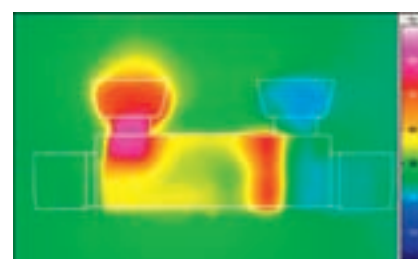

Thermal image **without** GROHE CoolTouch®