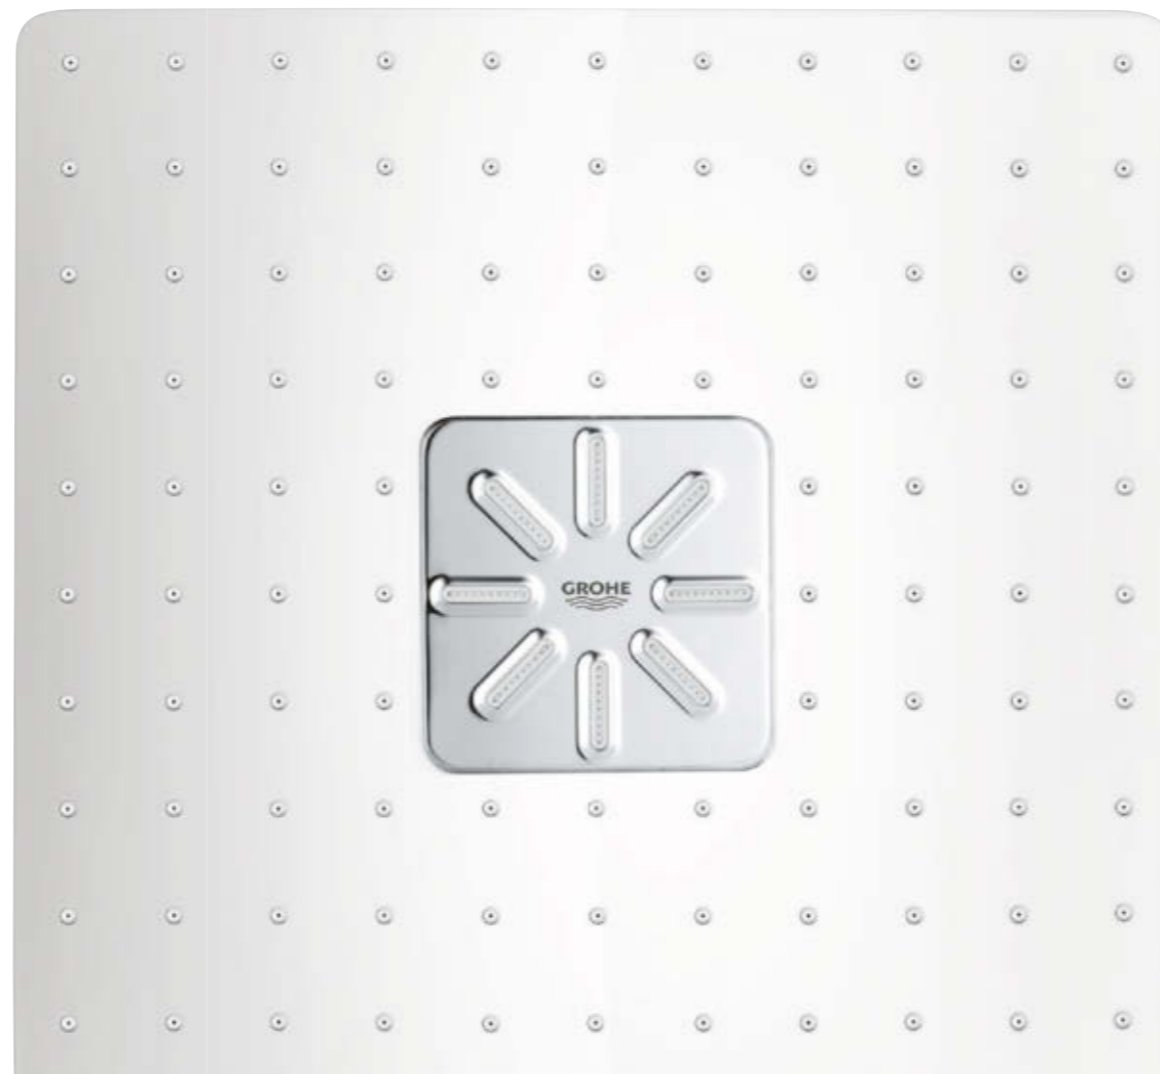

THE FLEXIBLE SPOUT

Enjoy greater user comfort and flexibility thanks to a 90° swivel spout. Turning smoothly to the left and right, the swivel spout adds a whole new level of convenience, allowing you to rinse the basin, wash your face or soap your hands unhindered.

The crisp lines of GROHE Plus make it an ideal fit with sharp, square ceramics, creating a consistent look throughout the bathroom

GROHE Plus features elegantly curved details for a softening effect perfectly suited to complementing round basins and adding a tactile note to a design concept

SQUARE OR ROUND? A MATCH FOR BOTH

VERSATILE, SEAMLESS DESIGN

The strength of an arc conceals its versatility – and so it is with GROHE Plus. Its distinctive, dynamic design draws on two classic shapes – the square and the circle. Thanks to its use of two surfaces – a circle bisected by a flat face – it works perfectly with both round and square bathroom fittings. Whether your bathroom sensibility is smoothly circular or crisp-edged and cubic, GROHE Plus faucet will sit perfectly with GROHE ceramics, showers and accessories, making the design process seamless.

DESIGN HARMONY EFFORTLESSLY ACHIEVED

A PERFECT FIT OF MATERIALS

The GROHE Plus faucet with LED temperature display has a bi-color finish, combining chrome with chic, MoonWhite acrylic glass. This modern material makes the Plus faucet a perfect fit with both GROHE SmartControl and Rainshower Smart Active shower in MoonWhite, making it even easier to create a sleek, seamless concept across the whole bathroom.