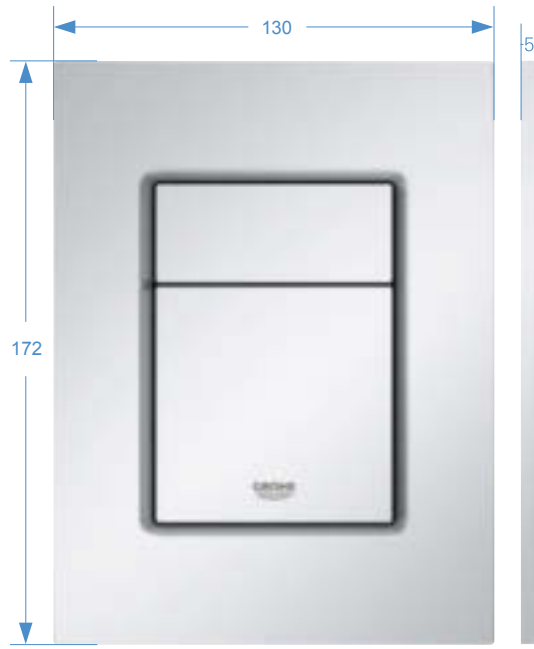

2 SIZES

GROHE is the only company in the industry that can offer a true freedom of choice with a 100% perfect match in color, design and size.