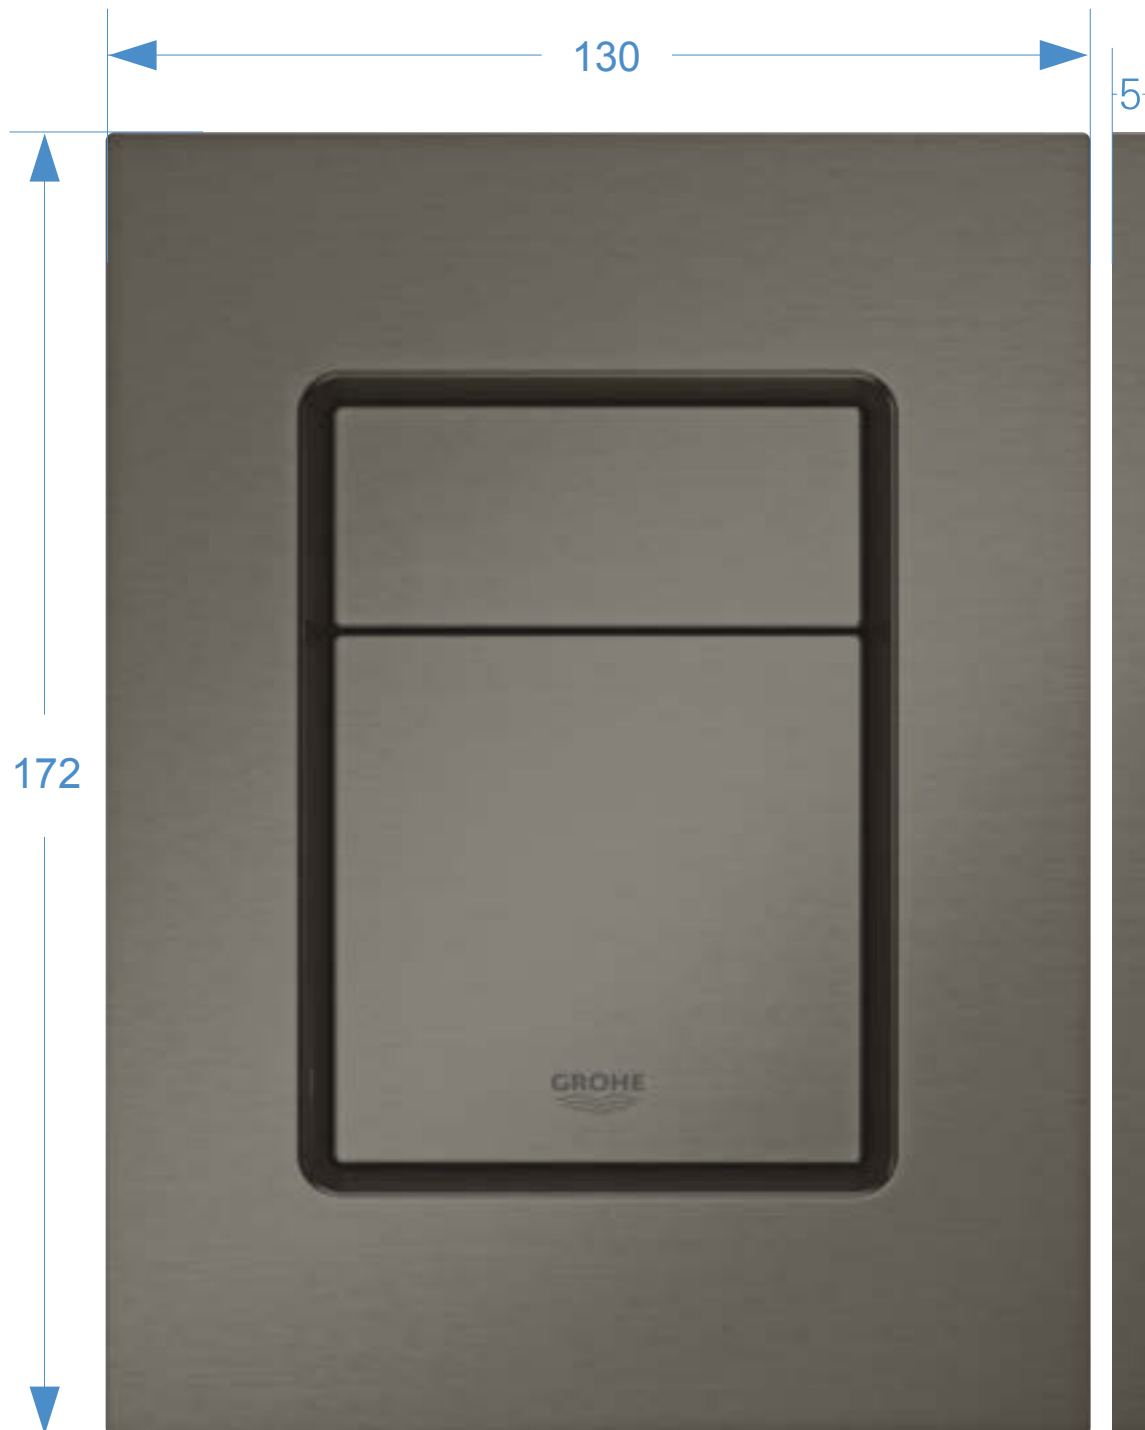

AVAILABLE IN TWO SIZES