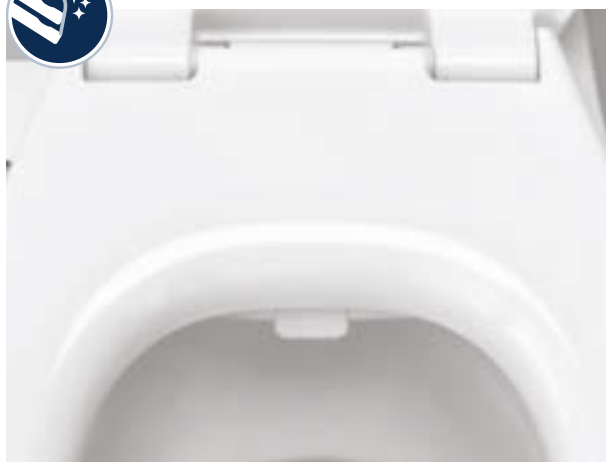

SOFT CLOSE SEAT

Both seat and lid have a quiet SoftClose mechanism meaning no danger of trapped fingers or of damaging the material.

NOZZLE GUARD

The two spray arms are protected with a nozzle shutter for extra hygiene.

CLEANING FUNCTION FOR SPRAY ARMS

Have confidence that the two spray arms remain germ-free, thanks to the cleaning function. Made from anti-bacterial material, the spray heads can be cleaned before and after every use controlled by the seat control lever.