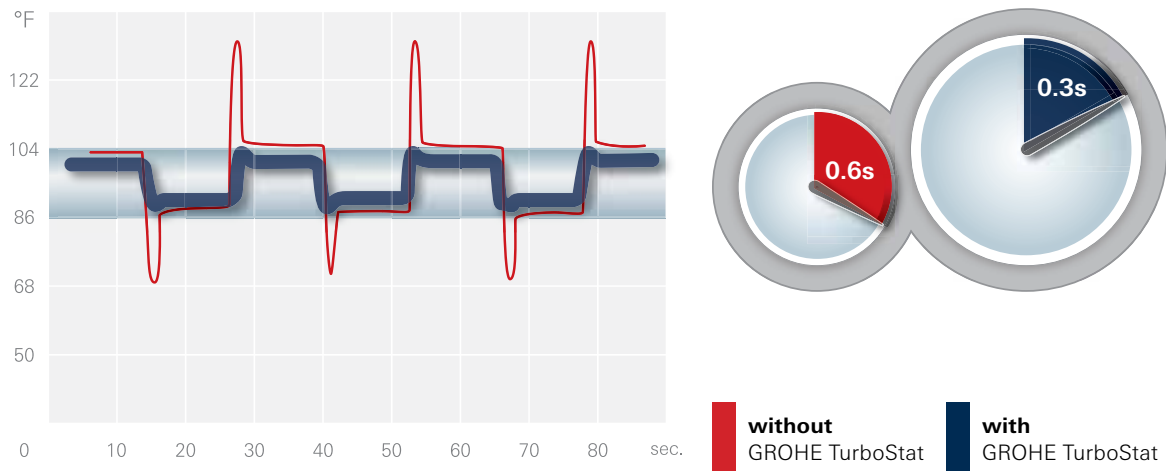

THERMOSTATIC SHOWER SYSTEMS

Precision control for a relaxed showering experience.

We've all been there before. You've just stepped into the shower when someone else in the house either turns on a faucet or flushes the toilet. Suddenly the temperature of your shower plummets or becomes scalding hot – leaving you with soap in your eyes as you try to manually adjust the temperature back to a comfortable level.

The SafeStop is a small manual override button that keeps in particular children safe from going above 100°F (38°C). However, if required, you can go above 100°F by simply pressing the button and unlocking the temperature cartridge.

Installing a GROHE thermostatic shower system means you can have a safe and enjoyable showering experience every time.

Always the right temperature, for ultimate convenience and safety.

GROHE TurboStat technology lies at the heart of our thermostatic shower systems. The thermoelement's unrivaled sensitivity means it delivers water at the desired temperature within a fraction of a second – and keeps it constant for the duration of your shower. Time and water will no longer be wasted getting the temperature right with GROHE thermostatic shower systems. And if the cold water supply fails, it reacts instantly: hot water will shut off automatically to avoid the risk of scalding.