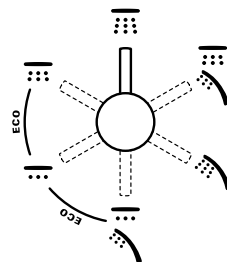

**After
Installation**

Six Position Diverter

Select Normal or Eco water flow through the showerhead, hand shower or both.

1. Showerhead
2. Hand shower
3. Showerhead & hand shower
4. Showerhead Eco flow
5. Hand shower Eco flow
6. Showerhead & hand shower Eco flow