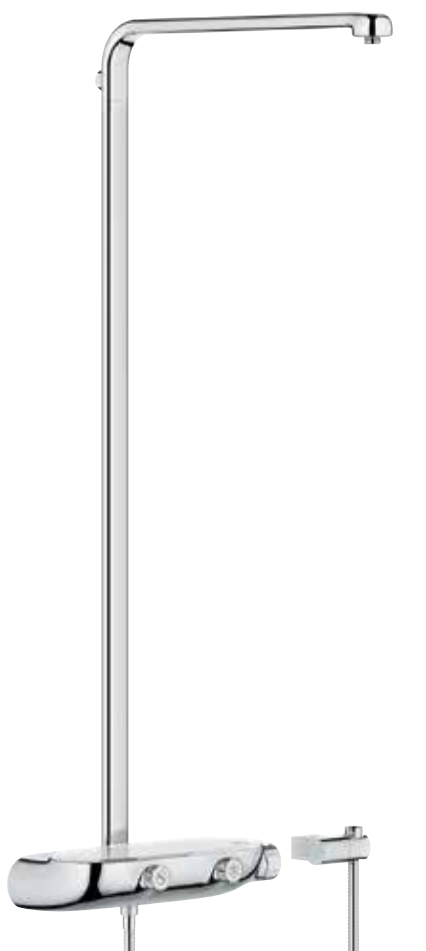

GROHE RAINSHOWER SMARTCONTROL

26 379 000

Rainshower SmartControl shower system

GROHE
StarLight

GROHE
CoolTouch

GROHE
TurboStat

GROHE
EasyReach

SmartControl

SafeStop

TwistFree