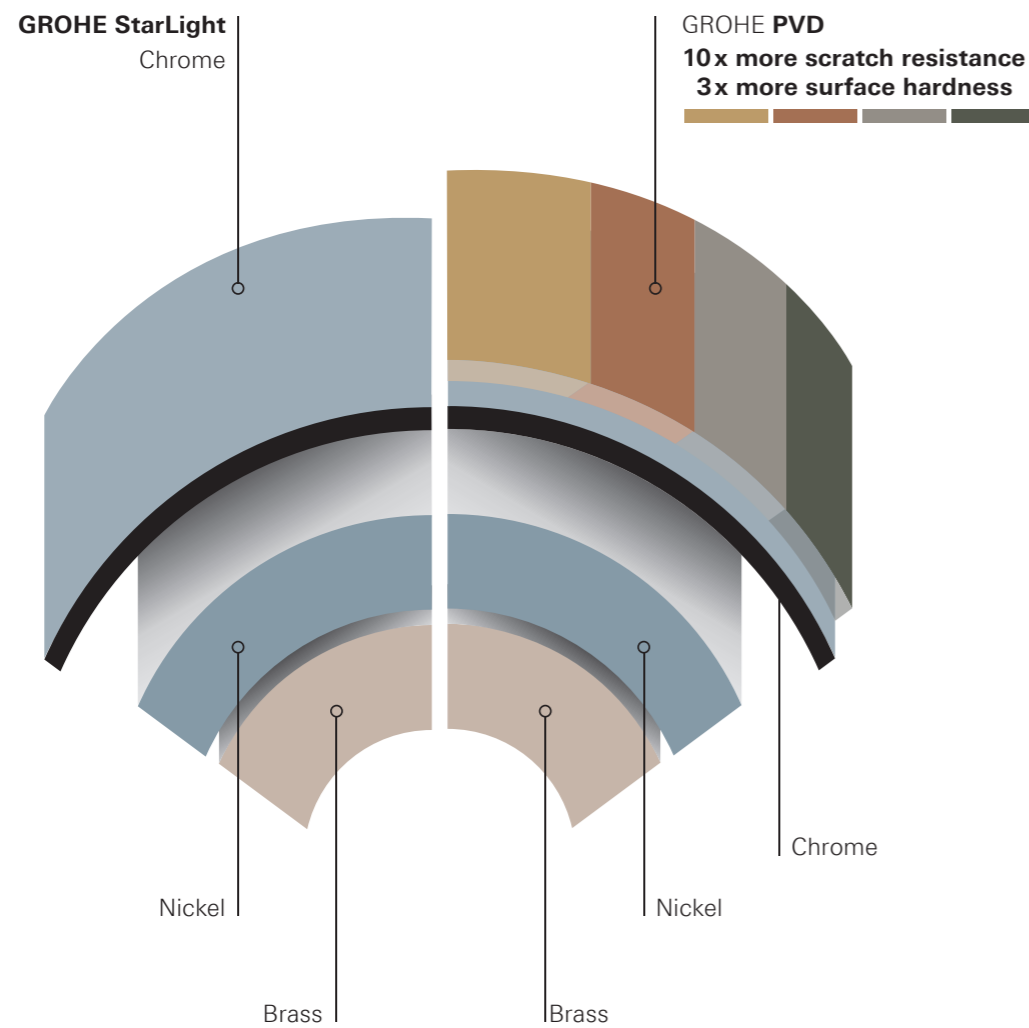

GROHE PVD

UNRIVALED HARD AND SCRATCH RESISTANT

MADE-TO-LAST SURFACES RANGING FROM PRECIOUS MATT TO SHINY LIKE A DIAMOND.

GROHE taps are made to look as beautiful decades on as they did the day you first fell in love with them. The special recipe to success lies in our long-lasting surface quality. GROHE uses state-of-the-art technology to deliver exceptional quality finishes. The physical vapour deposition (PVD) process ensures that the surface composition is three-times harder, delivering glistening gold or sophisticated stainless-steel finishes. As well as being harder, the surface is also ten times more scratch resistant, so it can be cherished for a lifetime.