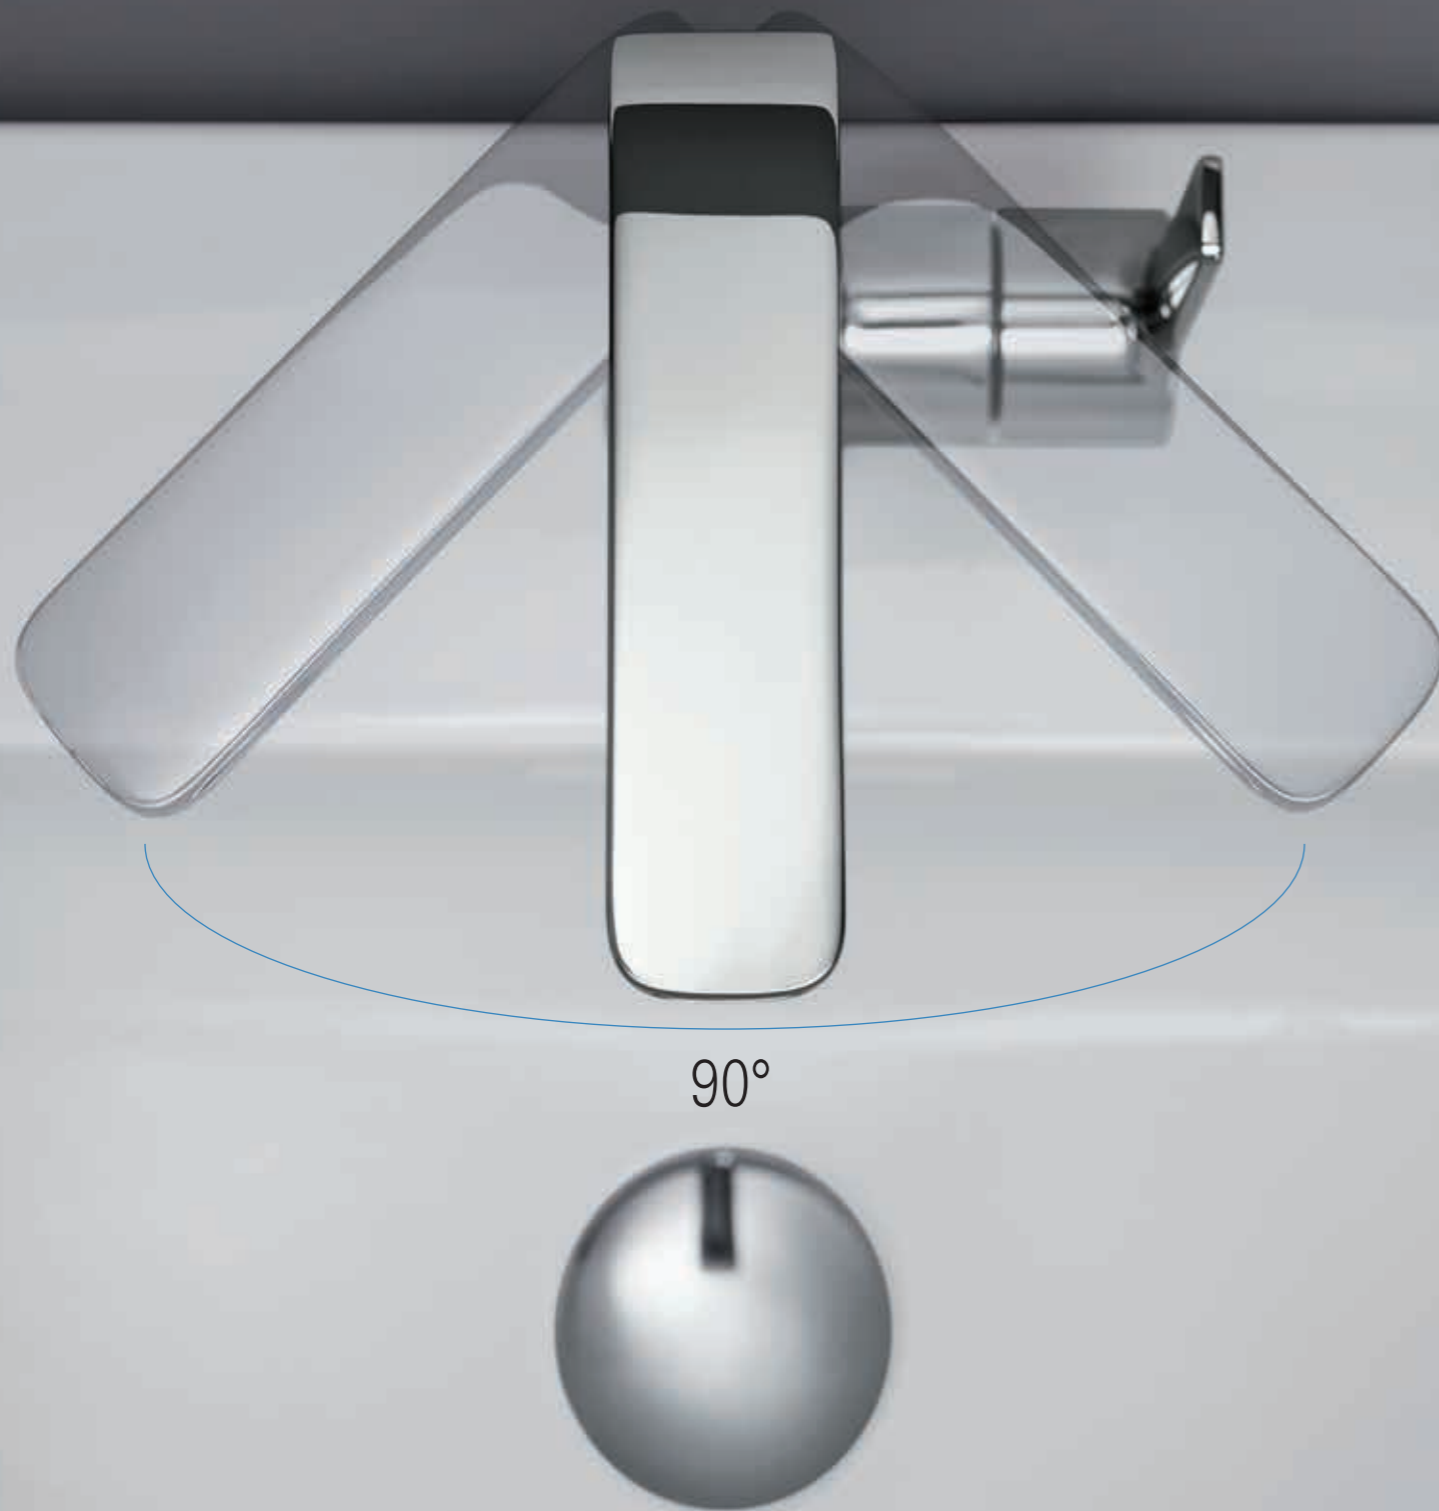

Pure Freude
an Wasser

DESIGNED TO
COMPLEMENT
EVERY SHAPE

NEW GROHE LINEARE
SUITS BOTH **ROUND &**
SQUARE DESIGNS

GROHE LINEARE

The cosmopolitan aesthetic of Lineare is minimal yet highly inviting. In keeping with the concept of minimalism, Lineare has been reduced to only the necessary elements to achieve the thinnest possible appearance. The line is based on a composition of two simple geometric structures - cylindrical bodies and thin rectangular forms of the handle and spout create beautiful harmonious compositions.

The thin rectangular geometries of the spout and lever extend parallel from the pure cylindrical body. The spout has been moved up to achieve an elegant and lightweight appearance to create a product that perfectly fits in the modern architectural context. With thin proportions and pure composition of both round and square forms, Lineare offers ultimate flexibility when it comes to bathroom design choices.

90° swivel angle for a better accessibility,
cleanability and more comfort.

Increased comfort thanks to side operation and smoothest
handling for effortless precision and ultimate comfort for a
lifetime thanks to GROHE SilkMove.

Extra slim body with only 40 mm diameter.

The L-Size model comes with a 90° swivable spout

Installation without escutcheon,
e.g. on solid surface, under
counter basins or vessels

Installation with escutcheon,
e.g. on a ceramic basin