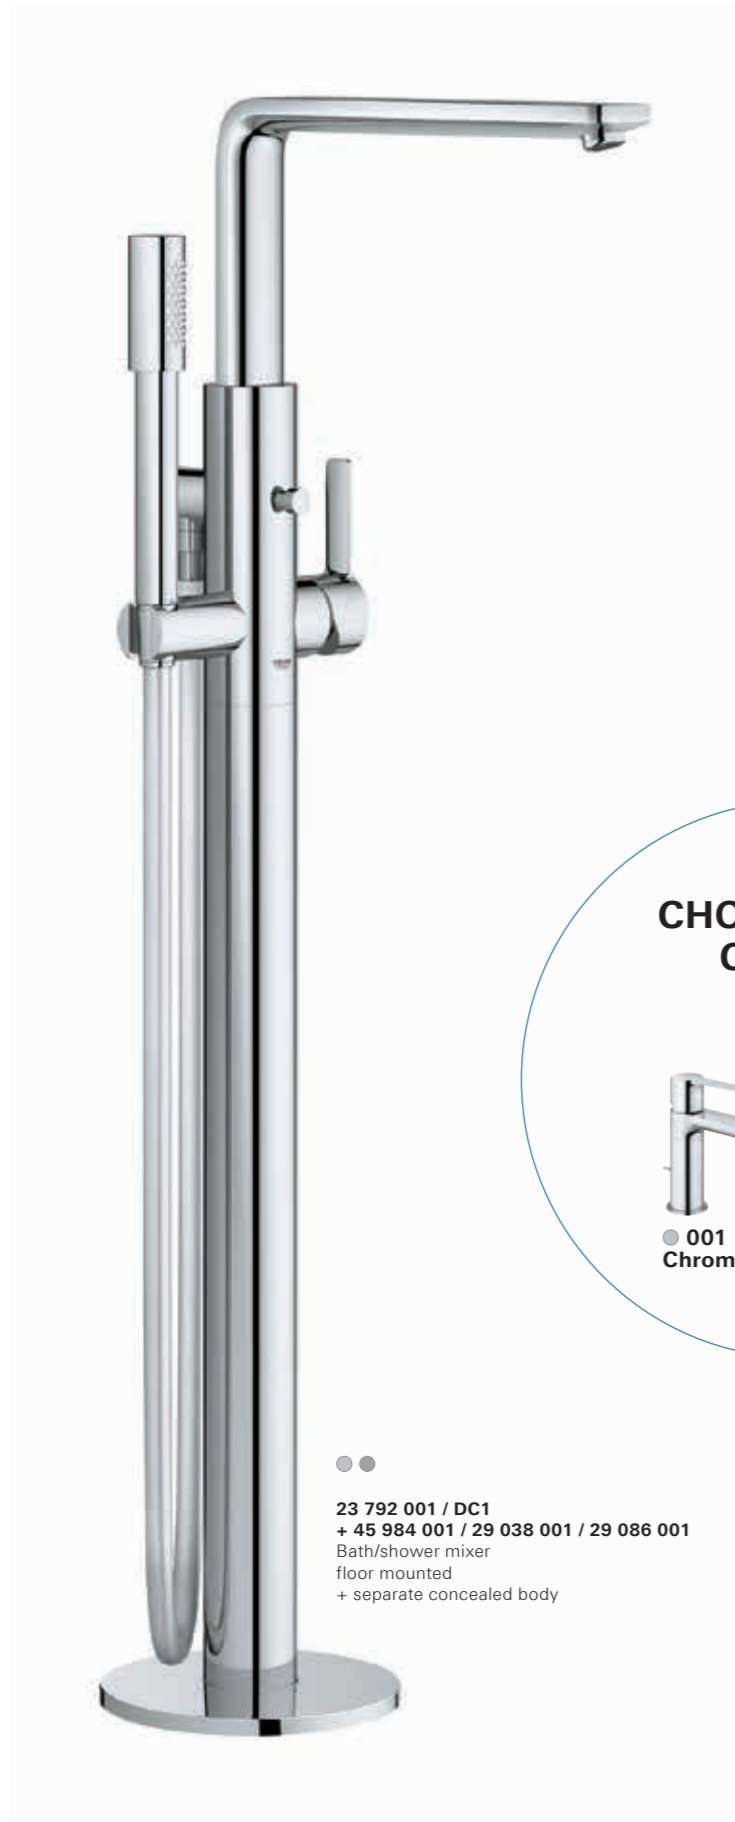

The thin rectangular geometries of the spout and lever extend parallel from the pure cylindrical body. The spout has been moved up to achieve an elegant and lightweight appearance to create a product that perfectly fits in the modern architectural context. With thin proportions and pure composition of both round and square forms, Lineare offers ultimate flexibility when it comes to bathroom design choices.

Extra slim body with only 40 mm diameter.

The L-Size model comes with a 90° swivable spout

Installation without escutcheon,
e.g. on solid surface, under
counter basins or vessels

Installation with escutcheon,
e.g. on a ceramic basin

Two sizes available with GROHE AquaGuide for a perfect match and a splash free hand wash experience.

Left and right handed installation possible for a harmonic ensemble and superior ergonomics.

32 114 DC1
S-Size
Basin mixer

● ●
23 792 001 / DC1
+ 45 984 001 / 29 038 001 / 29 086 001
 Bath/shower mixer
 floor mounted
 + separate concealed body

CHOOSE YOUR COLOUR

● **001**
Chrome ● **DC1**
SuperSteel

● ●
32 109 001 / DC1
 XS-Size
 Basin mixer
 with pop-up waste set
23 791 001 / DC1
 smooth body with push-open
 waste set