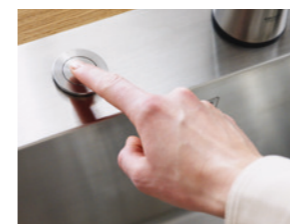

GROHE push excenter
Upgrade your sink with the stylish GROHE push excenter 40 986 SD0 (fits to all kitchen sinks).