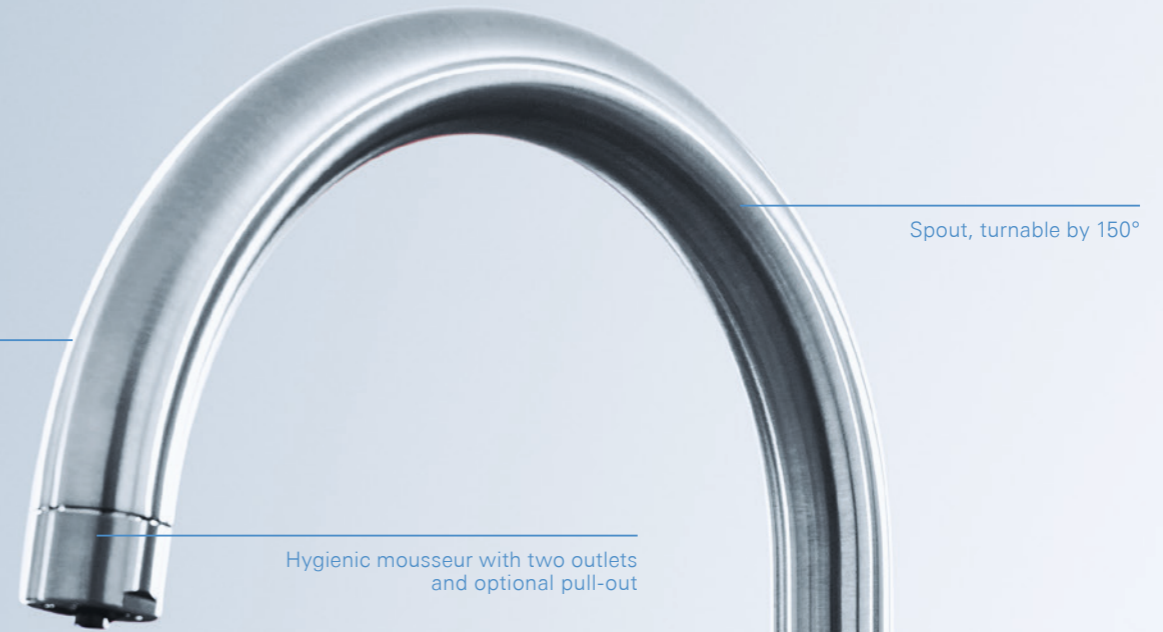

Spout, turnable by 150°

Hygienic mousseur with two outlets and optional pull-out

Cartridge with GROHE SilkMove technology for normal tap water