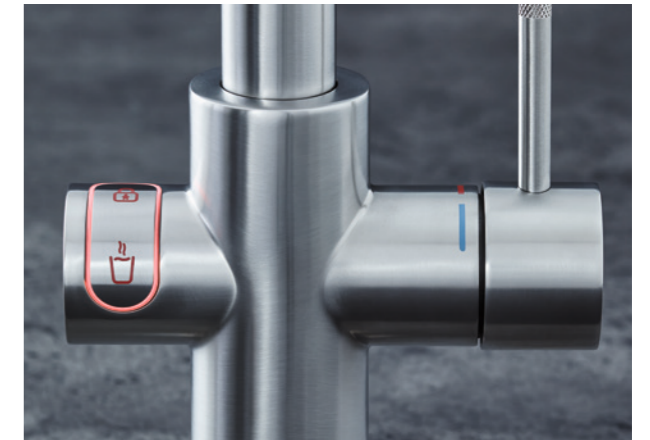

CHILDLOCK

Safety is paramount in a family kitchen. That's why GROHE Red faucets are designed with a child lock that makes scalding practically impossible: for the boiling water to flow, you must first unlock with the upper push button before the lower push button can be used.

GROHE RED TITANIUM BOILER

All boilers in our GROHE Red collection are made from titanium. Unlike stainless steel and copper, two metals traditionally used for boilers, titanium is highly resistant to corrosion and limescale build-up – ensuring perfect performance over a lifetime. It also guarantees that your water is free of any metallic taste.