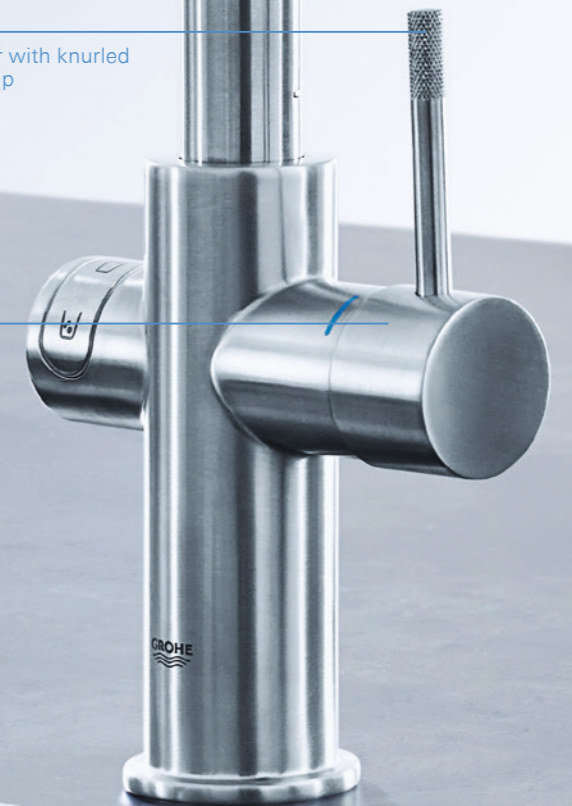

Hygienic mousseur with two outlets and optional pull-out

Forward rotating lever with knurled structure for better grip

Cartridge with GROHE SilkMove technology for normal tap water

**STILL, MEDIUM OR SPARKLING:
THE CHOICE IS ALL YOURS**