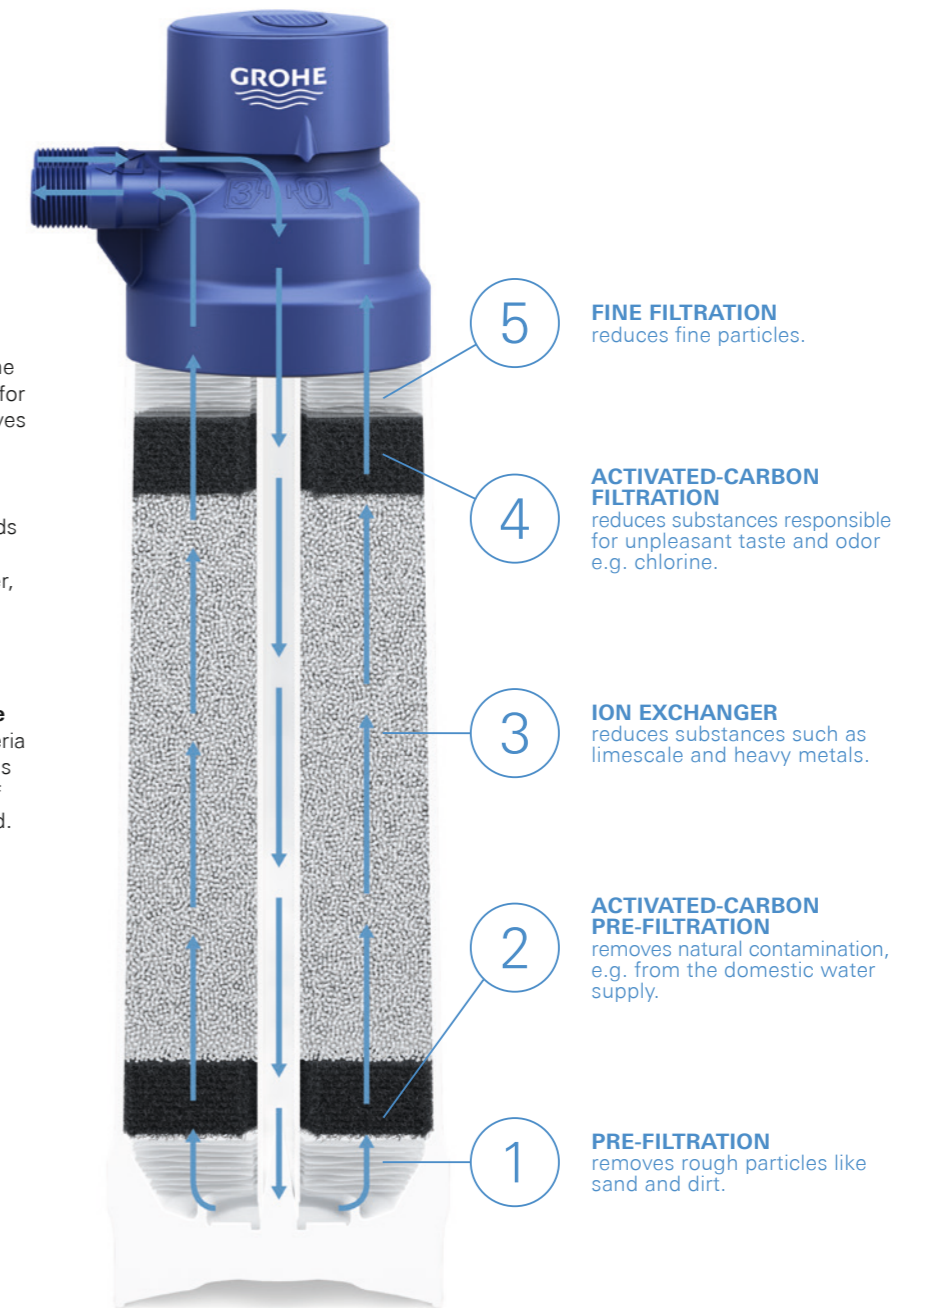

THE MAGIC IS IN THE FILTER

For our GROHE Blue system we have worked with BWT, Europe's leading filtered water professionals, to ensure that our system produces a convincing, refreshing drinking experience. Our standard high performance S-Size filter comes with every GROHE Blue Home starter set.

In addition, there are three other filters available.

If you live in a soft-water area, the **activated-carbon filter** is right for you. It improves the taste but leaves the carbonate level in the water untouched.

The **magnesium + zinc filter** adds up to 35 mg magnesium and up to 3 mg zinc to each liter of water, helping to support your mineral balance, while delivering better tasting tea and coffee.

Our high-performance **ultrasafe filter** is made for areas with bacteria contaminated tap water. It retains microplastic > 1 µm, 99,999 % of bacteria and up to 99,5 % of lead.

Scan to get more information about our filters. Visit shop.grohe.com