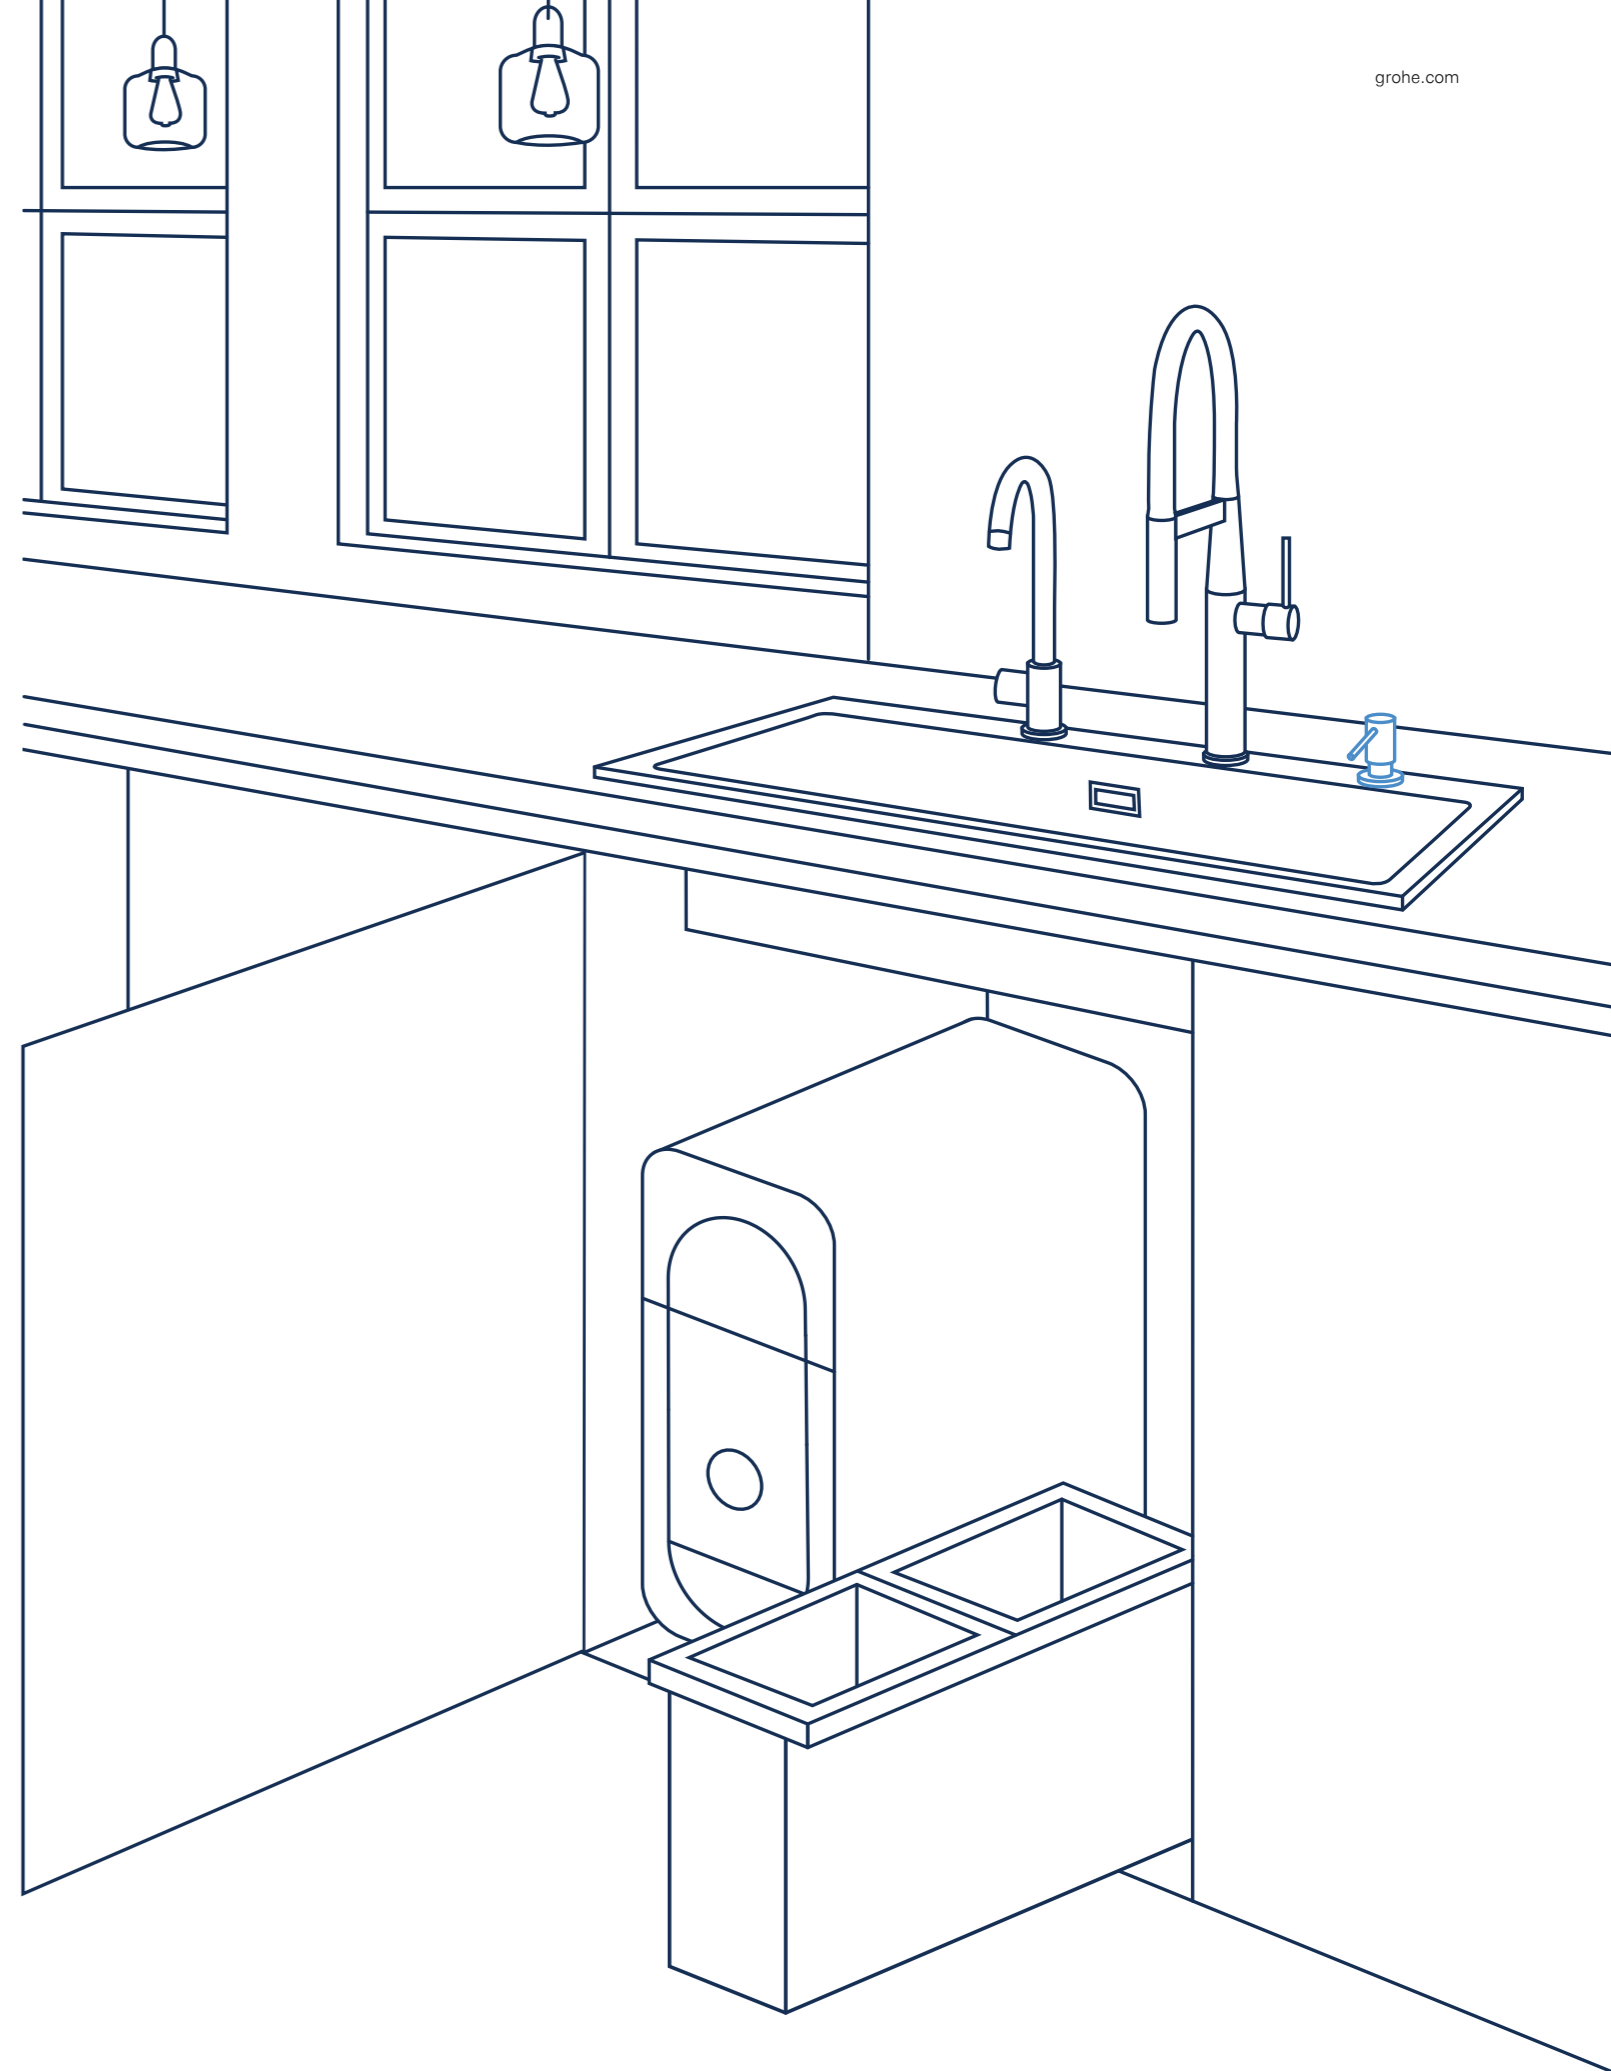

05

KITCHEN ACCESSORIES

Add the final finishing touches to any kitchen scheme with GROHE kitchen accessories, designed to coordinate seamlessly with all GROHE sinks and faucets. A useful soap dispenser, mounted on the edge of the sink, keeps the worktop free of clutter, while a neat pop-up remote-control waste set keeps your hands out of the dirty water – both these details come in colors corresponding to GROHE sinks and faucets for complete visual unity.