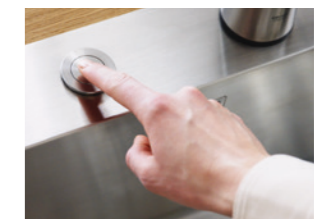

GROHE push excenter
Upgrade your sink with the stylish GROHE push excenter 40 986 SD0 (fits to all kitchen sinks).

GROHE K700 SERIES AVAILABLE IN:

SD
Stainless Steel