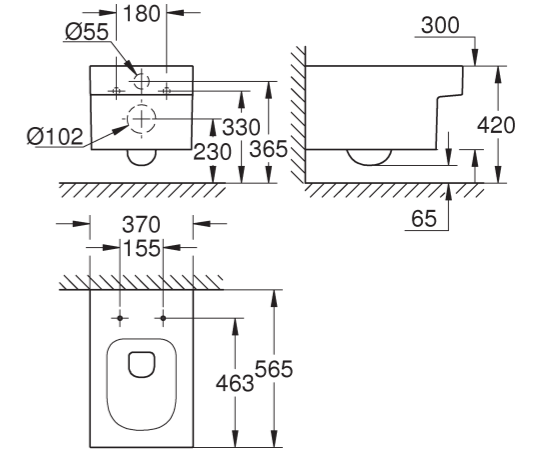

39 475 00H* | Countertop basin 100 cm
39 476 00H* | 80 cm | **39 477 00H*** | 60 cm | **39 478 00H*** | 50 cm

39 479 00H* | Drop-in basin 60 cm

* 00H with PureGuard

39 480 00H* | Undercounter basin 50 cm