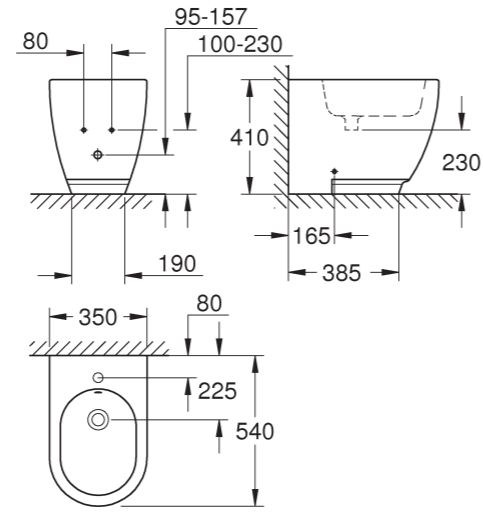

39 575 00H* | Floor standing bidet