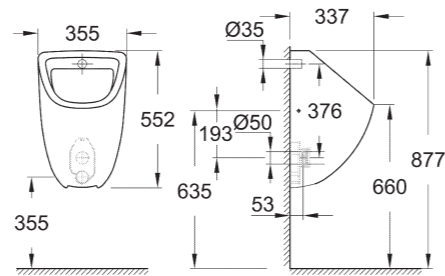

39 913 001 | Seat & cover | slim with soft close & quick release function compatible with Bau Ceramic bowl 39 910 000