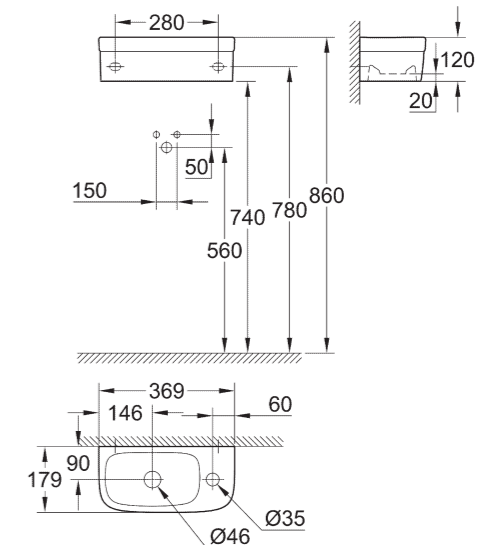

QUICK RELEASE SEAT

RIMLESS TECHNOLOGY

SOFT CLOSE SEAT

LEFT | 39 335 000 | Wall hung basin, 60 cm | 39 202 000 | Pedestal for wash basins

39 323 000 | Wall hung basin 65 cm
39 335 000 | 60 cm | 39 336 000 | 55 cm