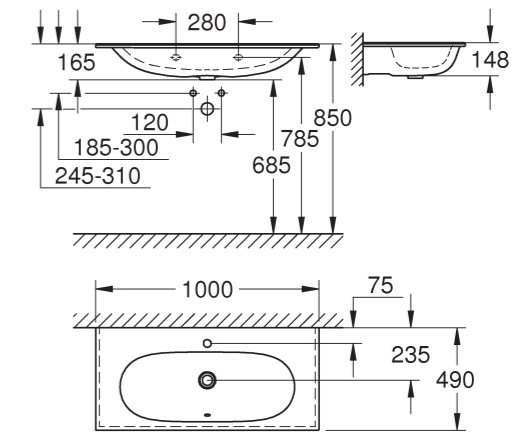

RIGHT | 39 966 00H | Vessel basin, 60 cm

39 958 00H | Vessel basin round | 45 cm

39 966 00H | Vessel basin lozenge | 60 cm

GROHE ESSENCE CERAMIC

BEAUTY IN ITS PUREST FORM

Looking for simple, fuss-free sanitaryware for your bathroom? The GROHE Essence Ceramic range delivers exactly that. Stripped to the simple necessities, this collection provides the perfect basis for relaxation with its minimal aesthetic. This slender

PUREGUARD

RIMLESS TECHNOLOGY

QUICK RELEASE SEAT

SOFT CLOSE SEAT

RIGHT | 39 609 00H | Vessel basin, 45 cm

39 564 00H | Wall hung basin | 70 cm

39 608 00H | Vessel basin | 60 cm

LEFT | 39 617 000 | Built-in bathtub 180 cm x 80 cm x 45 cm

39 609 00H* | Vessel basin | 45 cm

39 566 00H* | Vanity basin | 100 cm
39 567 00H* | 80 cm | 39 568 00H* | 60 cm

39 608 00H* | Vessel basin | 60 cm

39 570 000* | Half pedestal | for wash basins

39 564 00H* | Wall hung basin | 70 cm
39 565 00H* | 60 cm