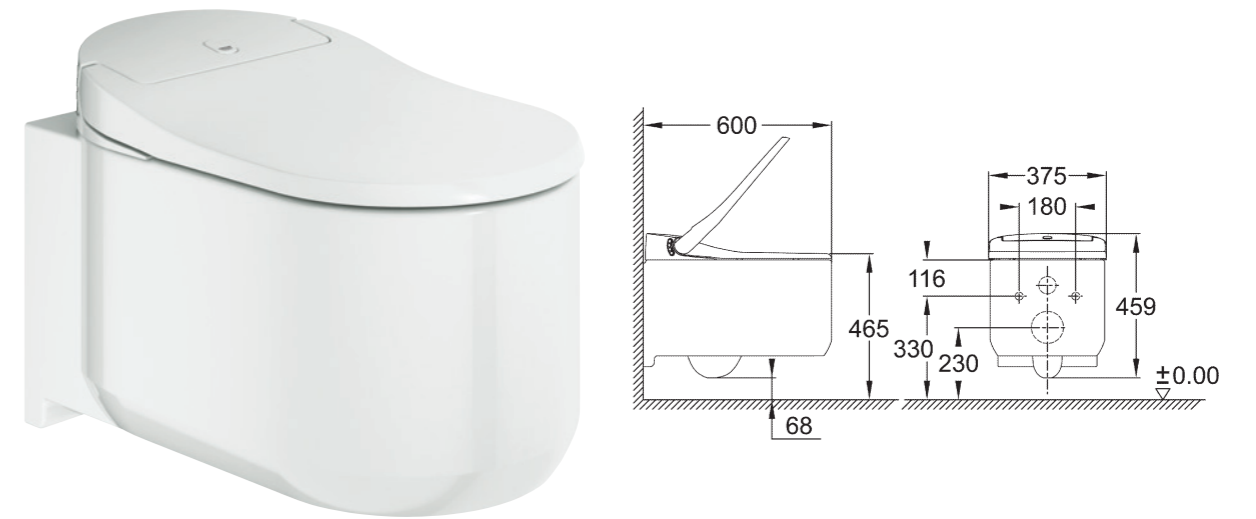

* Sensia Arena only

36 508 SH0 | Sensia Pro shower toilet wall hung

GROHE SENSIA PRO

UPGRADE YOUR HYGIENE ROUTINE

Elevate your bathroom with GROHE Sensia Pro, where hygiene innovation meets design. Enjoy its exceptional features: the powerful Triple Vortex flush ensures silent yet thorough cleansing, while the Twin Shower Arm upgrades your perfect hygiene routine. With Auto Open Close, your bathroom experience becomes incredibly convenient. And after the warm water cleanse, our gentle dryer ensures a comfortable finish.