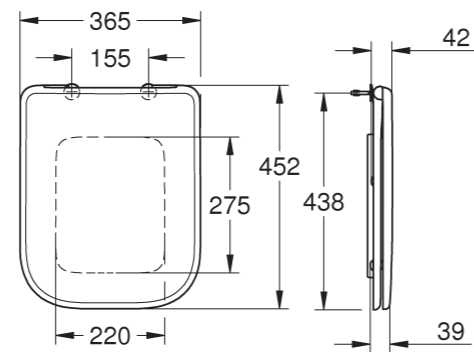

39 810 000 | Floor standing WC rimless | washdown | horizontal outlet

39 811 000 | Floor standing WC for close coupled combination rimless | washdown | horizontal outlet

39 812 000 | Exposed flushing cistern with side inlet
39 989 000 | NF version