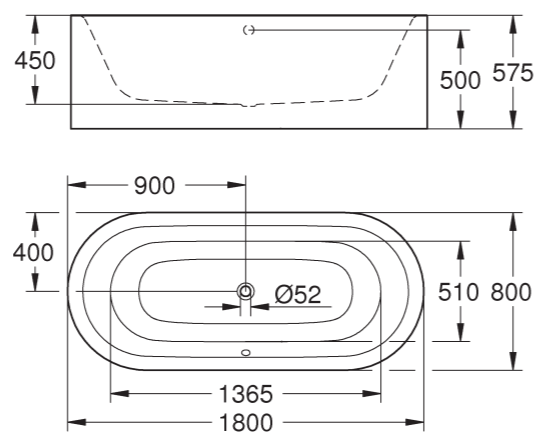

39 729 000 | Freestanding bathtub with overflow 180 cm x 80 cm x 57,5 cm

39 622 000 | Back to wall bathtub 180 cm x 80 cm x 57,5 cm

39 617 000 | Built-in bathtub 180 cm x 80 cm x 45 cm
39 620 00H* | EasyClean