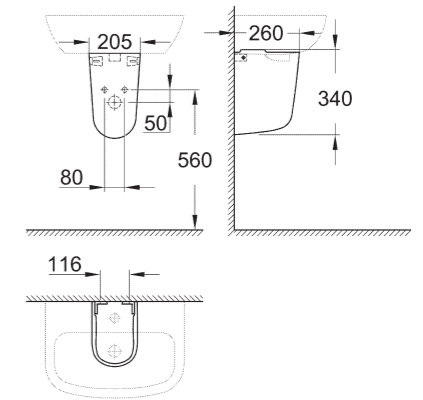

39 423 000 | Undercounter basin 55 cm

39 424 000 | Hand rinse basin 45 cm

39 422 000 | Drop-in basin 55 cm

39 426 000 | Semi pedestal for wash basins

39 425 000 | Pedestal for wash basins

39 433 000 | Wall hung bidet