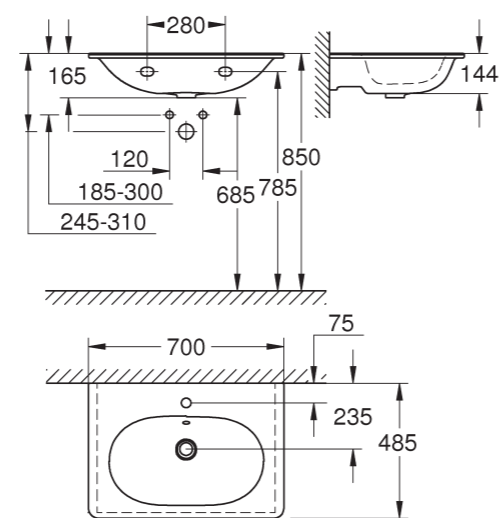

39 609 00H* | Vessel basin | 45 cm

39 566 00H* | Vanity basin | 100 cm
39 567 00H* | 80 cm | 39 568 00H* | 60 cm

39 608 00H* | Vessel basin | 60 cm

39 570 000* | Half pedestal | for wash basins

39 564 00H* | Wall hung basin | 70 cm
39 565 00H* | 60 cm