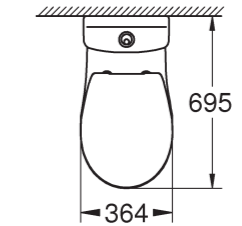

39 346 000 | WC Close coupled combination consisting of:
39 429 000 | Floor standing WC rimless | washdown | vertical outlet
39 437 000 | Cistern with side inlet
39 493 000 | Seat & cover with soft close & quick release function