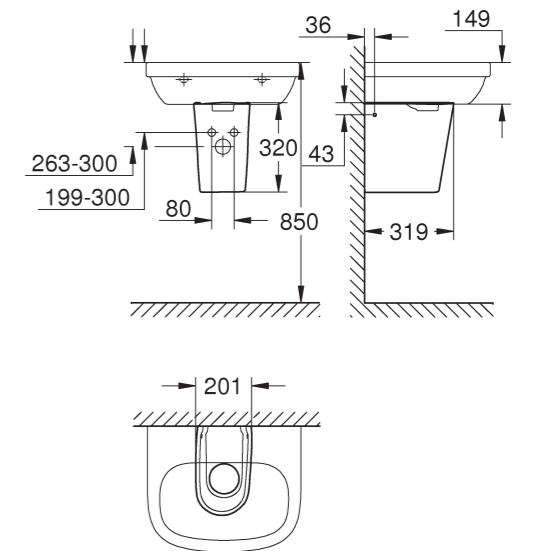

PUREGUARD

RIMLESS TECHNOLOGY

QUICK RELEASE SEAT

SOFT CLOSE SEAT

RIGHT | 39 609 00H | Vessel basin, 45 cm

39 564 00H | Wall hung basin | 70 cm

39 608 00H | Vessel basin | 60 cm

LEFT | 39 617 000 | Built-in bathtub 180 cm x 80 cm x 45 cm

39 609 00H* | Vessel basin | 45 cm

39 566 00H* | Vanity basin | 100 cm
39 567 00H* | 80 cm | 39 568 00H* | 60 cm

39 608 00H* | Vessel basin | 60 cm

39 570 000* | Half pedestal | for wash basins

39 564 00H* | Wall hung basin | 70 cm
39 565 00H* | 60 cm