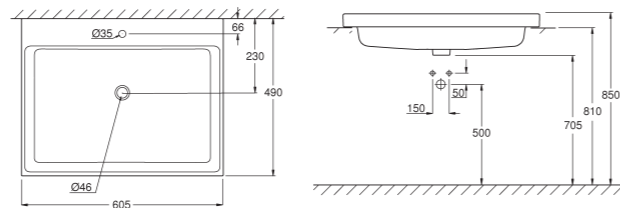

39 479 00H* | Drop-in basin 60 cm

* 00H with PureGuard