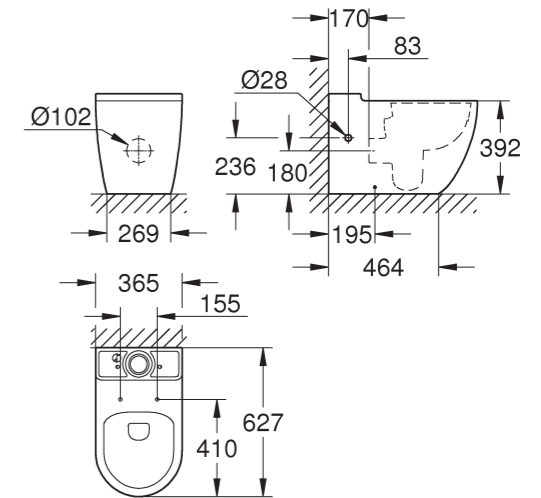

39 910 000 | Floor standing WC for close coupled combination rimless | washdown | universal outlet