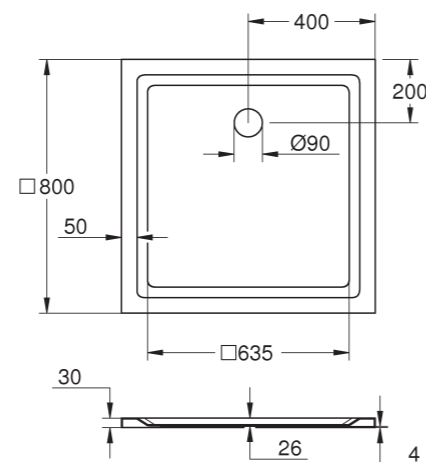

tray comes with a very flat entry with an inner depth of three centimeters. And there is more: This collection is especially versatile as it includes various sizes and suits all mounting options.

LEFT | 39 300 000 | Acrylic shower tray | 100 cm x 100 cm

39 300 000 | Acrylic shower tray 100 cm x 100 cm

39 306 000 | Acrylic shower tray 80 cm x 100 cm

39 301 000 | Acrylic shower tray 90 cm x 90 cm

49 533 000 / 49 533 SH0 | Waste set for acrylic shower tray vertical