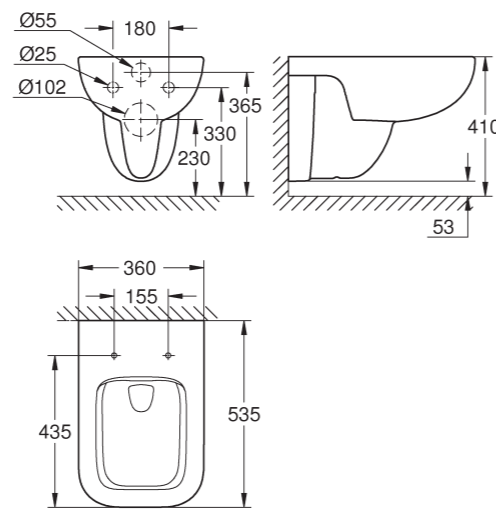

39 806 000 | Wall hung basin 45 cm

39 807 000 | Wall hung basin 55 cm
39 808 000 | 60 cm