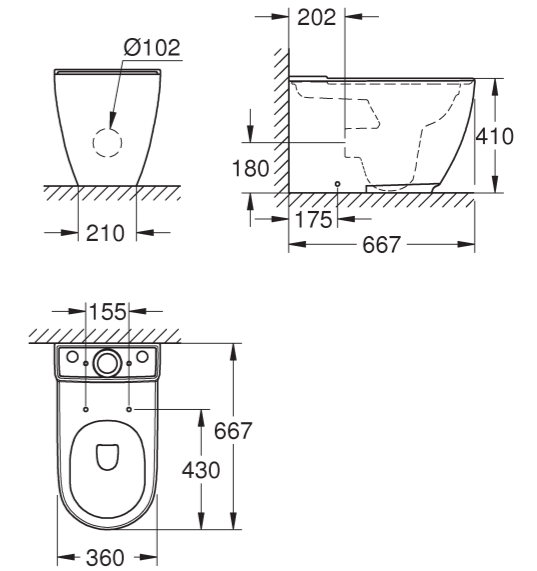

39 572 00H* | Floor standing WC for close coupled combination | rimless | washdown