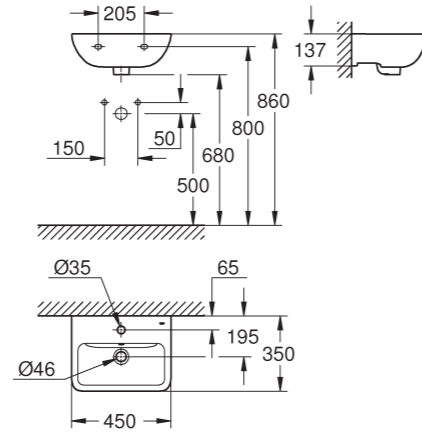

years. It's easy to coordinate with Bauline faucets, and all WCs benefit from rimless technology for peerless hygiene and easy maintenance.

RIMLESS TECHNOLOGY

QUICK RELEASE SEAT

SOFT CLOSE SEAT

LEFT | 39 807 000 | Wall hung basin | 55 cm