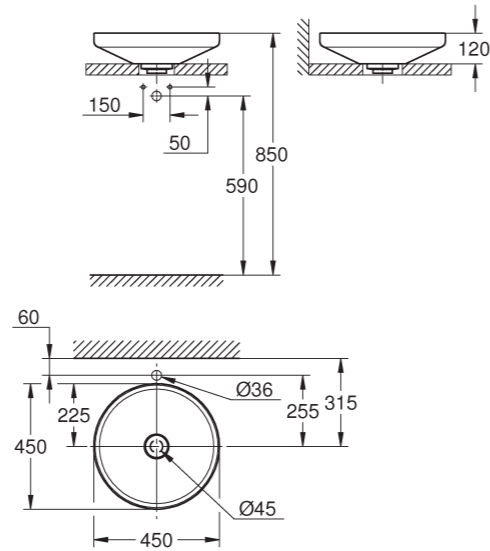

GROHE
Shower Toilets
Page 72

GROHE AIRIO CERAMIC

THE NEW ART OF MINIMALISM

With an edge thickness of only 5 mm and our advanced GROHE PureGuard hygiene surface technology for easy cleaning, the new GROHE Airio ceramic vessel basins transform every bathroom into a recreation zone of sophisticated style and visual delight.

RIGHT | 39 966 00H | Vessel basin, 60 cm

39 958 00H | Vessel basin round | 45 cm

39 966 00H | Vessel basin lozenge | 60 cm

GROHE ESSENCE CERAMIC

BEAUTY IN ITS PUREST FORM

Looking for simple, fuss-free sanitaryware for your bathroom? The GROHE Essence Ceramic range delivers exactly that. Stripped to the simple necessities, this collection provides the perfect basis for relaxation with its minimal aesthetic. This slender