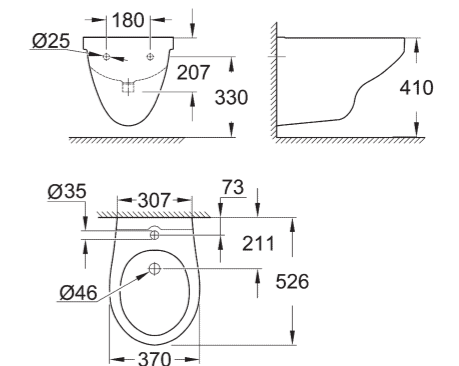

39 423 000 | Undercounter basin 55 cm

39 424 000 | Hand rinse basin 45 cm

39 422 000 | Drop-in basin 55 cm

39 426 000 | Semi pedestal for wash basins

39 425 000 | Pedestal for wash basins

39 433 000 | Wall hung bidet