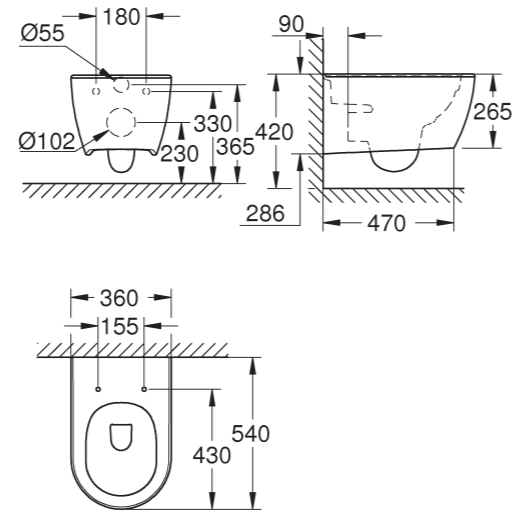

39 571 00H* | Wall hung WC | rimless | washdown