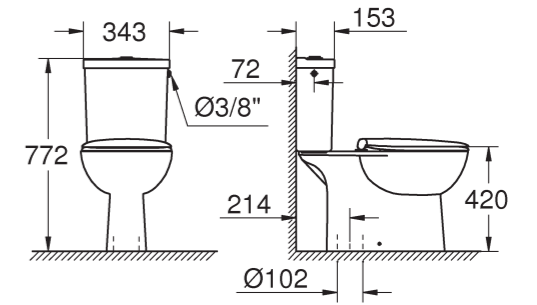

39 346 000 | WC Close coupled combination consisting of:
39 429 000 | Floor standing WC rimless | washdown | vertical outlet
39 437 000 | Cistern with side inlet
39 493 000 | Seat & cover with soft close & quick release function