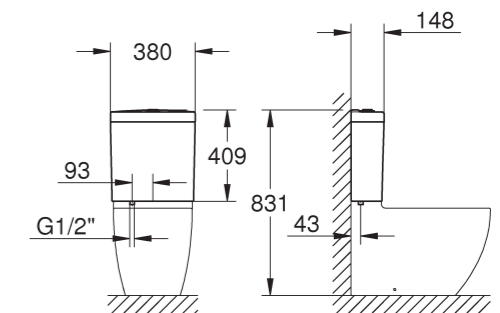

39 910 000 | Floor standing WC for close coupled combination rimless | washdown | universal outlet

39 430 000 | Floor standing WC rimless | washdown | horizontal outlet
39 431 000 | vertical outlet

39 912 000 | Cistern compatible with Bau Ceramic bowl 39 910 000 with bottom inlet
39 911 000 | with side inlet