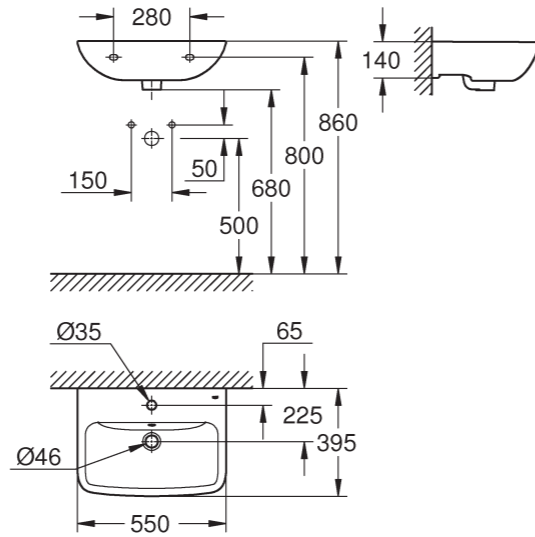

39 807 000 | Wall hung basin 55 cm
39 808 000 | 60 cm