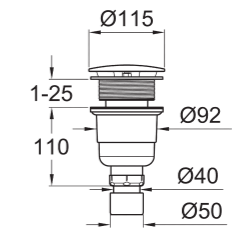

49 533 000 / 49 533 SH0 | Waste set for acrylic shower tray vertical