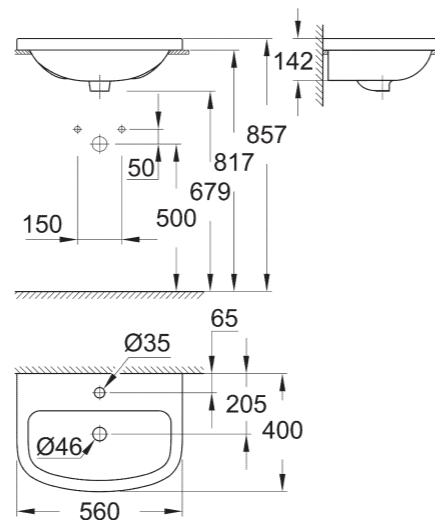

39 420 000 | Wall hung basin 65 cm
39 421 000 | 60 cm | 39 440 000 | 55 cm

39 424 000 | Hand rinse basin 45 cm