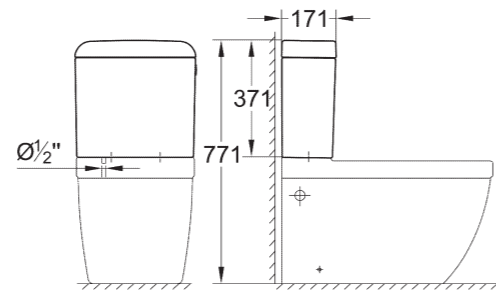

39 339 000 | Floor standing WC back to wall | Triple Vortex | rimless | washdown | horizontal outlet