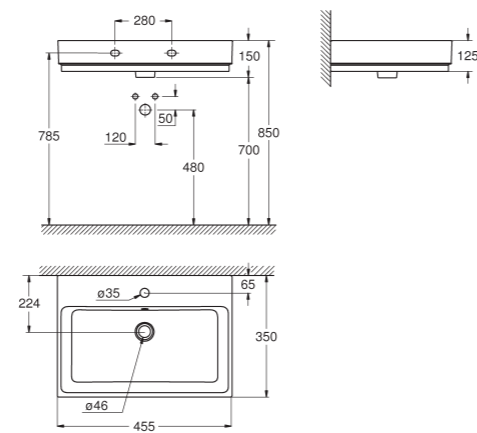

39 483 00H* | Hand rinse basin 45 cm

* 00H with PureGuard