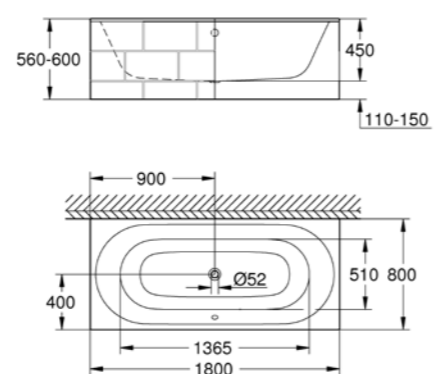

39 617 000 | Built-in bathtub 180 cm x 80 cm x 45 cm
39 620 00H* | EasyClean

* 00H with PureGuard