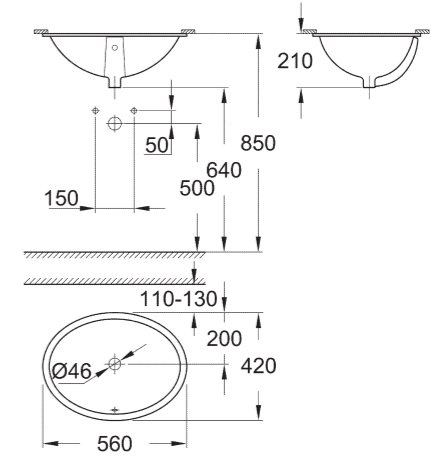

RIMLESS TECHNOLOGY

QUICK RELEASE SEAT

SOFT CLOSE SEAT

RIGHT | 39 421 000 | Wall hung basin, 60 cm | 39 427 000 | Wall hung WC | 39 493 000 | Seat & cover

39 420 000 | Wall hung basin 65 cm
39 421 000 | 60 cm | 39 440 000 | 55 cm