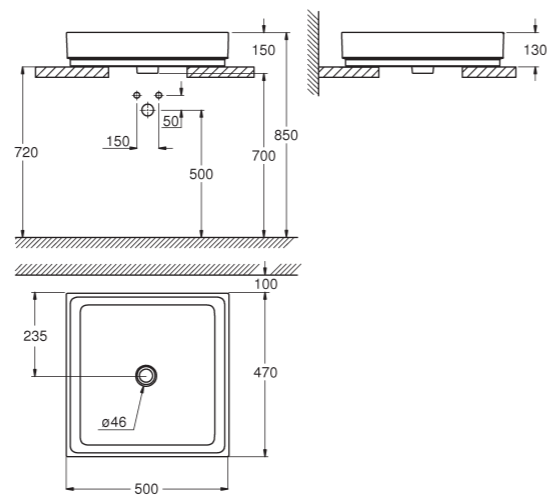

39 481 00H* | Vessel basin 50 cm
39 482 00H* | 40 cm