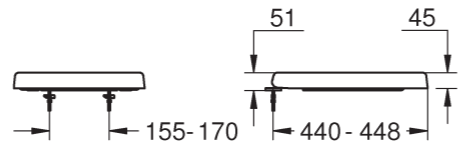

39 339 000 | Floor standing WC back to wall | Triple Vortex | rimless | washdown | horizontal outlet