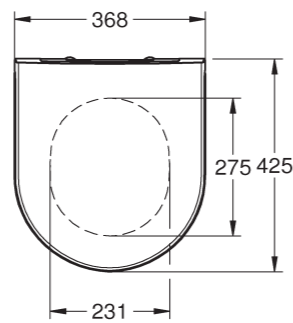

39 913 001 | Seat & cover | slim with soft close & quick release function compatible with Bau Ceramic bowl 39 910 000