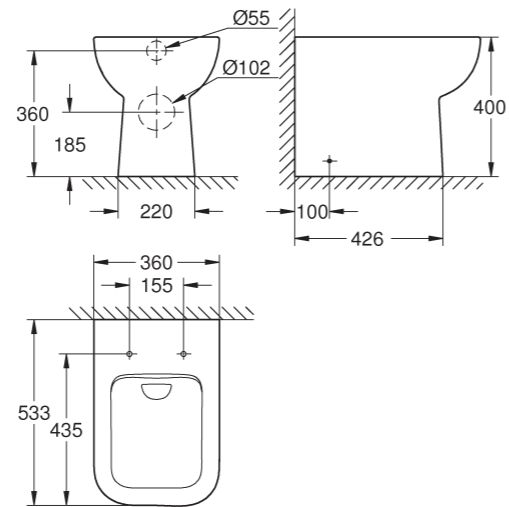

years. It's easy to coordinate with Bauline faucets, and all WCs benefit from rimless technology for peerless hygiene and easy maintenance.

RIMLESS TECHNOLOGY

QUICK RELEASE SEAT

SOFT CLOSE SEAT

LEFT | 39 807 000 | Wall hung basin | 55 cm

39 806 000 | Wall hung basin 45 cm

39 807 000 | Wall hung basin 55 cm
39 808 000 | 60 cm

39 809 000 | Wall hung WC rimless | washdown

39 810 000 | Floor standing WC rimless | washdown | horizontal outlet

tray comes with a very flat entry with an inner depth of three centimeters. And there is more: This collection is especially versatile as it includes various sizes and suits all mounting options.

LEFT | 39 300 000 | Acrylic shower tray | 100 cm x 100 cm