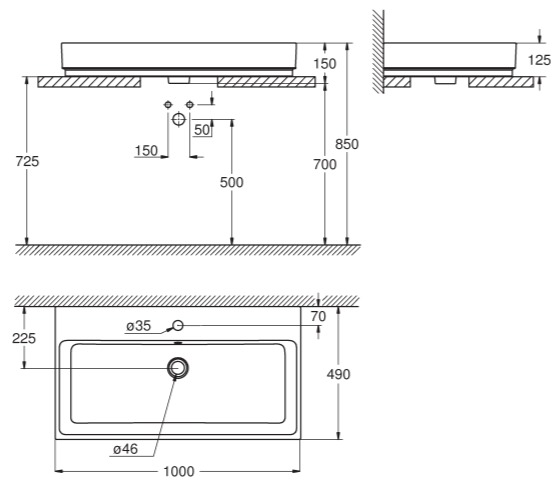

RIMLESS TECHNOLOGY

QUICK RELEASE SEAT

SOFT CLOSE SEAT

RIGHT | 39 481 00H | Vessel basin, 50 cm | **39 245 00H** | Wall hung WC | **39 488 000** | Seat & cover

39 386 00H* | Wall hung basin 100 cm
39 469 00H* | 80 cm | **39 473 00H*** | 60 cm | **39 474 00H*** | 50 cm