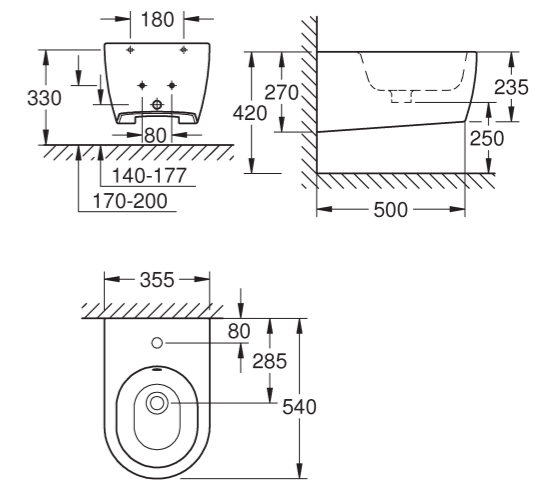

39 609 00H* | Vessel basin | 45 cm

39 566 00H* | Vanity basin | 100 cm
39 567 00H* | 80 cm | 39 568 00H* | 60 cm

39 608 00H* | Vessel basin | 60 cm

39 570 000* | Half pedestal | for wash basins

39 564 00H* | Wall hung basin | 70 cm
39 565 00H* | 60 cm