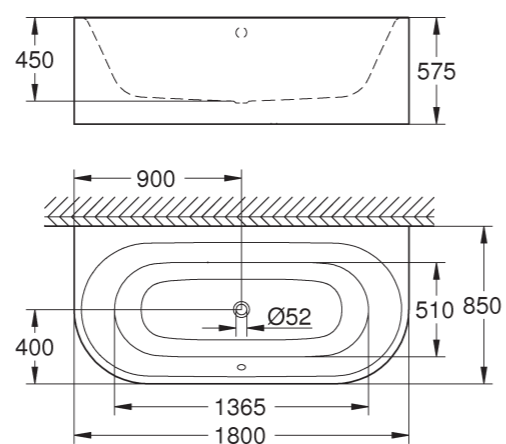

39 622 000 | Back to wall bathtub 180 cm x 80 cm x 57,5 cm