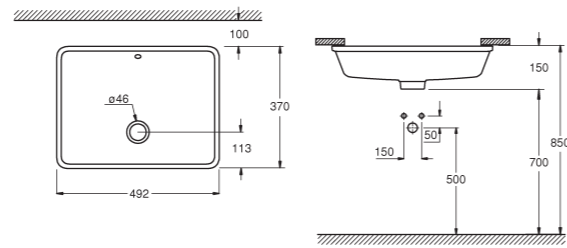

39 480 00H* | Undercounter basin 50 cm