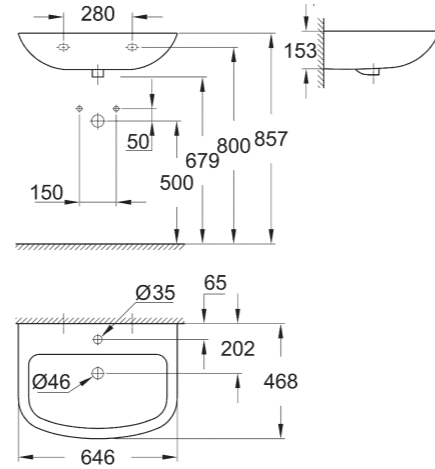

RIMLESS TECHNOLOGY

QUICK RELEASE SEAT

SOFT CLOSE SEAT

RIGHT | 39 421 000 | Wall hung basin, 60 cm | 39 427 000 | Wall hung WC | 39 493 000 | Seat & cover

39 420 000 | Wall hung basin 65 cm
39 421 000 | 60 cm | 39 440 000 | 55 cm