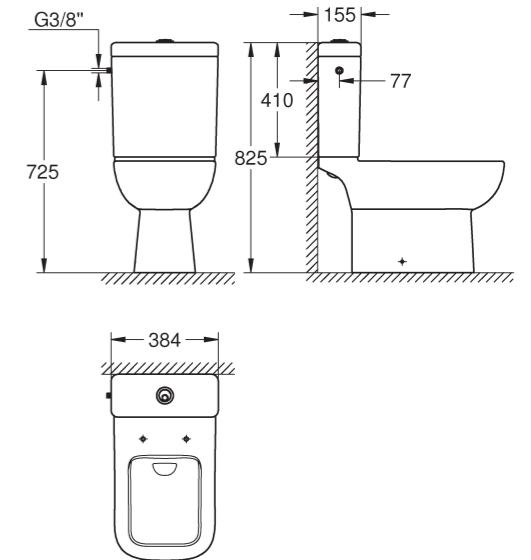

39 812 000 | Exposed flushing cistern with side inlet
39 989 000 | NF version