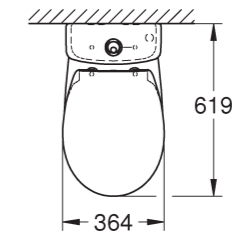

39 604 000 | WC Close coupled combination consisting of:
39 349 000 | Floor standing WC rimless | washdown | horizontal outlet
39 436 000 | Cistern with bottom inlet
39 493 000 | Seat & cover with soft close & quick release function