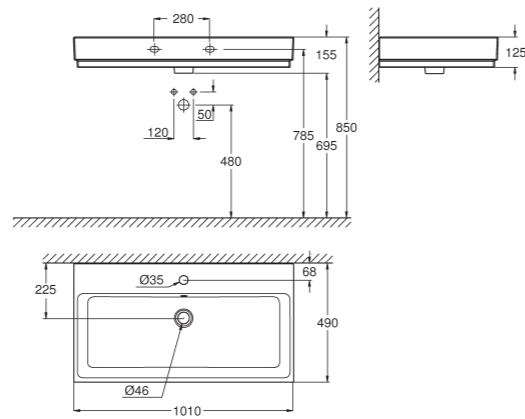

RIMLESS TECHNOLOGY

QUICK RELEASE SEAT

SOFT CLOSE SEAT

RIGHT | 39 481 00H | Vessel basin, 50 cm | **39 245 00H** | Wall hung WC | **39 488 000** | Seat & cover

39 386 00H* | Wall hung basin 100 cm
39 469 00H* | 80 cm | **39 473 00H*** | 60 cm | **39 474 00H*** | 50 cm