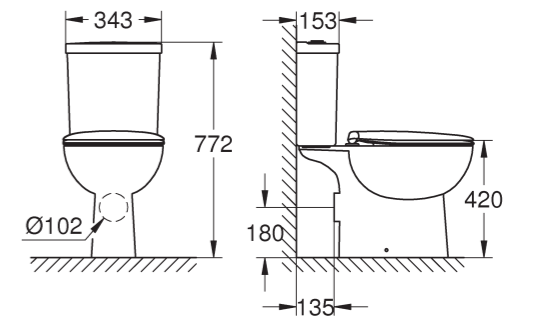

39 604 000 | WC Close coupled combination consisting of:
39 349 000 | Floor standing WC rimless | washdown | horizontal outlet
39 436 000 | Cistern with bottom inlet
39 493 000 | Seat & cover with soft close & quick release function