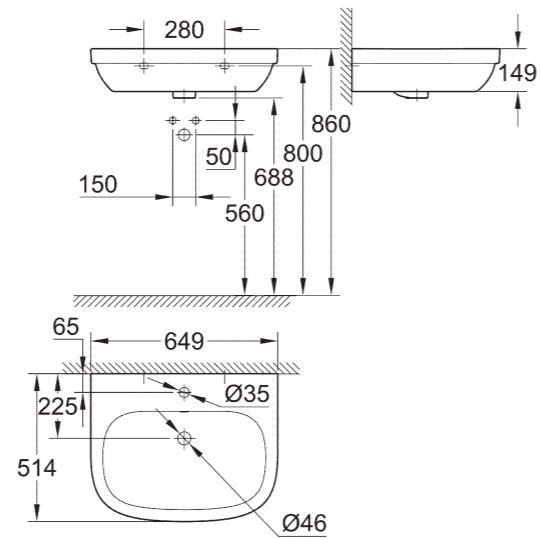

QUICK RELEASE SEAT

RIMLESS TECHNOLOGY

SOFT CLOSE SEAT

LEFT | 39 335 000 | Wall hung basin, 60 cm | 39 202 000 | Pedestal for wash basins

39 323 000 | Wall hung basin 65 cm
39 335 000 | 60 cm | 39 336 000 | 55 cm