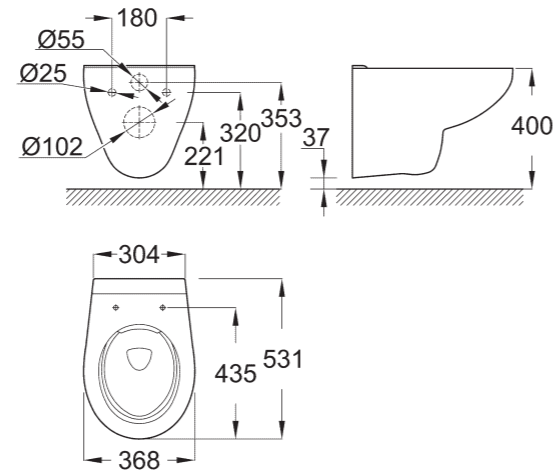

39 427 000 | Wall hung WC rimless | washdown
39 491 000 | open rim