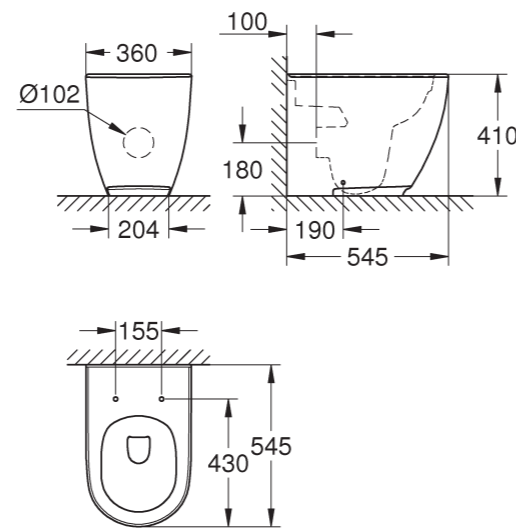

39 573 00H* | Floor standing WC back to wall | rimless | washdown