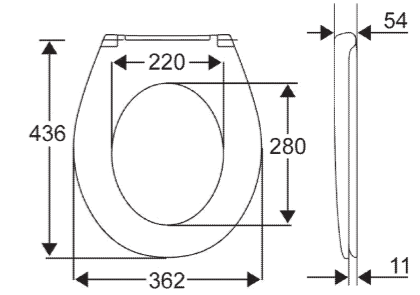

39 492 000 | Seat & cover with quick release function
39 493 000 | with soft close & quick release function compatible with all Bau ceramic bowls except 39 910 000