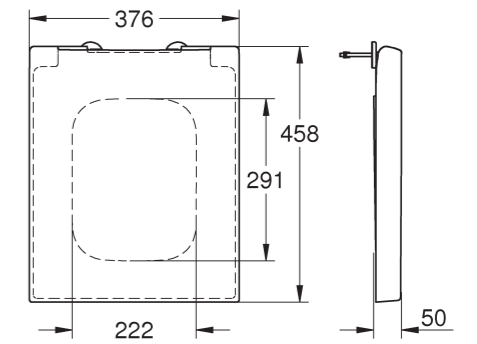

39 488 000 | Seat & cover with soft close & quick release function