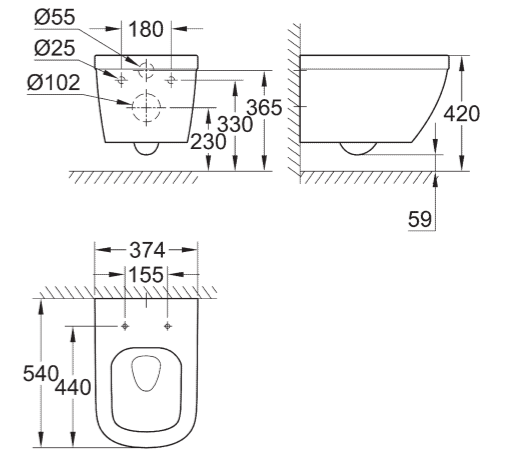

39 328 000 | Wall hung WC Triple Vortex | rimless | washdown
39 206 000 | Compact wall hung WC Triple Vortex | rimless | washdown