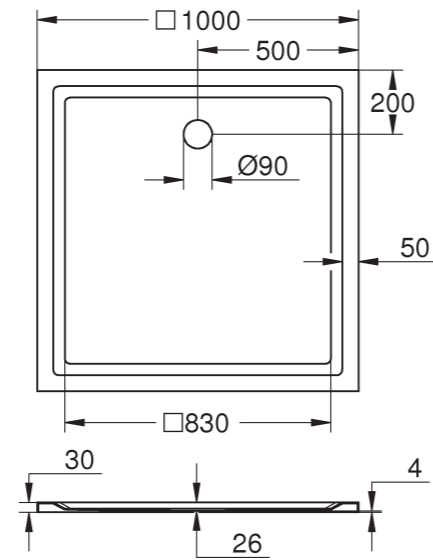

tray comes with a very flat entry with an inner depth of three centimeters. And there is more: This collection is especially versatile as it includes various sizes and suits all mounting options.

LEFT | 39 300 000 | Acrylic shower tray | 100 cm x 100 cm