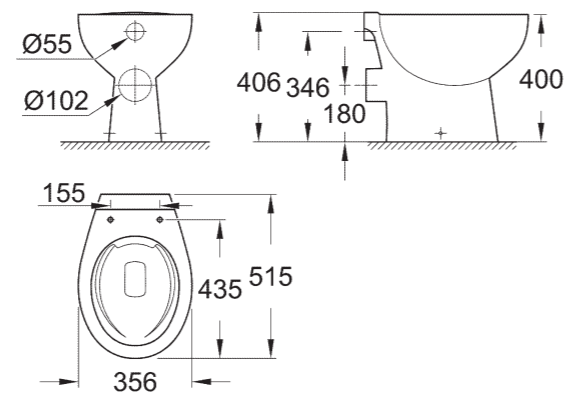

39 910 000 | Floor standing WC for close coupled combination rimless | washdown | universal outlet

39 430 000 | Floor standing WC rimless | washdown | horizontal outlet
39 431 000 | vertical outlet

39 912 000 | Cistern compatible with Bau Ceramic bowl 39 910 000 with bottom inlet
39 911 000 | with side inlet