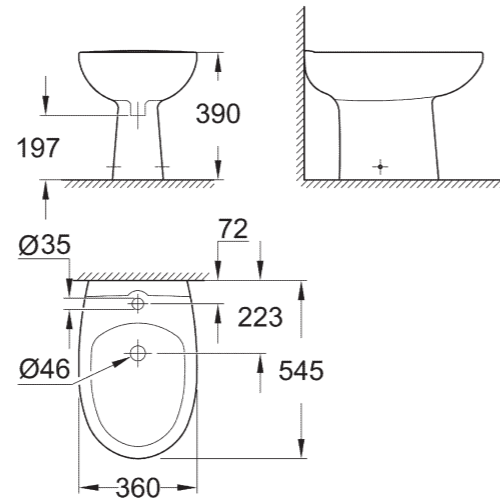

RIMLESS TECHNOLOGY

QUICK RELEASE SEAT

SOFT CLOSE SEAT

RIGHT | 39 421 000 | Wall hung basin, 60 cm | 39 427 000 | Wall hung WC | 39 493 000 | Seat & cover

39 420 000 | Wall hung basin 65 cm
39 421 000 | 60 cm | 39 440 000 | 55 cm

39 423 000 | Undercounter basin 55 cm

39 424 000 | Hand rinse basin 45 cm

39 422 000 | Drop-in basin 55 cm

39 426 000 | Semi pedestal for wash basins

39 425 000 | Pedestal for wash basins

39 433 000 | Wall hung bidet