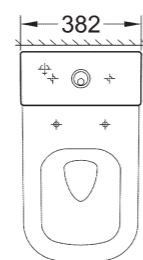

39 339 000 | Floor standing WC back to wall | Triple Vortex | rimless | washdown | horizontal outlet