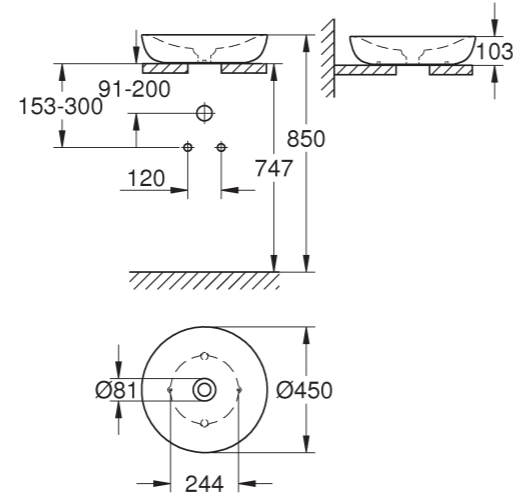

PUREGUARD

RIMLESS TECHNOLOGY

QUICK RELEASE SEAT

SOFT CLOSE SEAT

RIGHT | 39 609 00H | Vessel basin, 45 cm

39 564 00H | Wall hung basin | 70 cm

39 608 00H | Vessel basin | 60 cm

LEFT | 39 617 000 | Built-in bathtub 180 cm x 80 cm x 45 cm

39 609 00H* | Vessel basin | 45 cm

39 566 00H* | Vanity basin | 100 cm
39 567 00H* | 80 cm | 39 568 00H* | 60 cm

39 608 00H* | Vessel basin | 60 cm

39 570 000* | Half pedestal | for wash basins

39 564 00H* | Wall hung basin | 70 cm
39 565 00H* | 60 cm