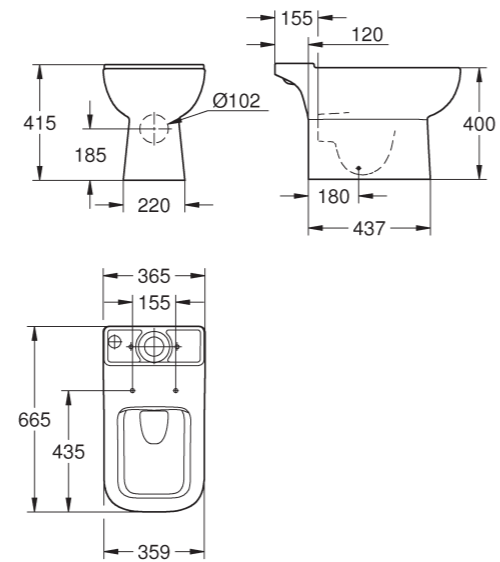

years. It's easy to coordinate with Bauline faucets, and all WCs benefit from rimless technology for peerless hygiene and easy maintenance.

RIMLESS TECHNOLOGY

QUICK RELEASE SEAT

SOFT CLOSE SEAT

LEFT | 39 807 000 | Wall hung basin | 55 cm

39 806 000 | Wall hung basin 45 cm

39 807 000 | Wall hung basin 55 cm
39 808 000 | 60 cm

39 809 000 | Wall hung WC rimless | washdown

39 810 000 | Floor standing WC rimless | washdown | horizontal outlet

tray comes with a very flat entry with an inner depth of three centimeters. And there is more: This collection is especially versatile as it includes various sizes and suits all mounting options.

LEFT | 39 300 000 | Acrylic shower tray | 100 cm x 100 cm