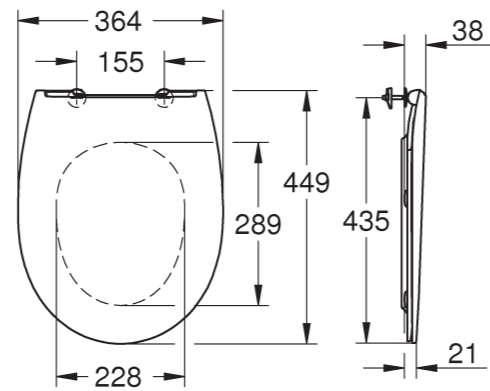

39 913 001 | Seat & cover | slim with soft close & quick release function compatible with Bau Ceramic bowl 39 910 000