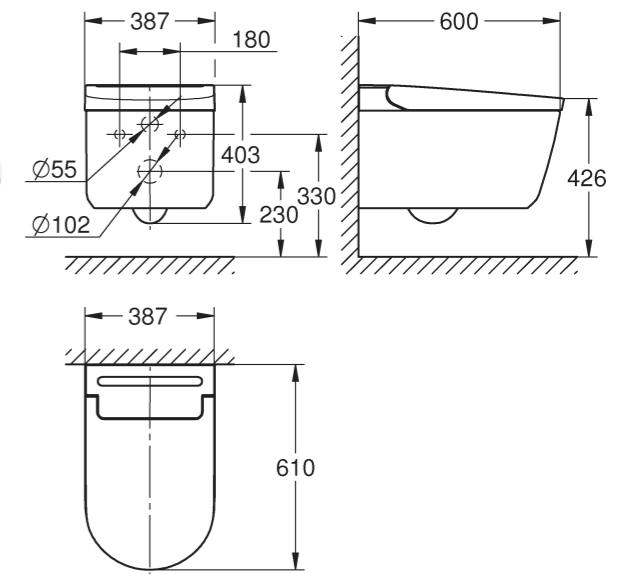

36 508 SH0 | Sensia Pro shower toilet wall hung