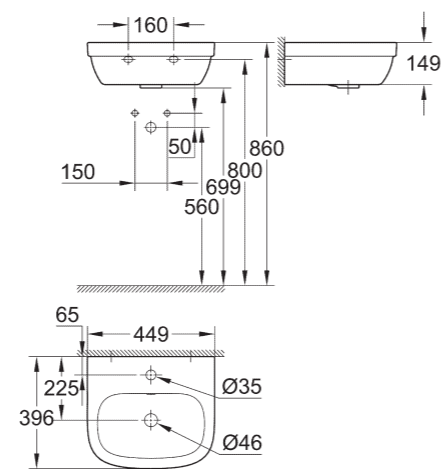

39 323 000 | Wall hung basin 65 cm
39 335 000 | 60 cm | 39 336 000 | 55 cm

39 327 000 | Mini hand rinse basin 37 cm

39 337 000 | Countertop basin 60 cm

39 423 000 | Undercounter basin 55 cm