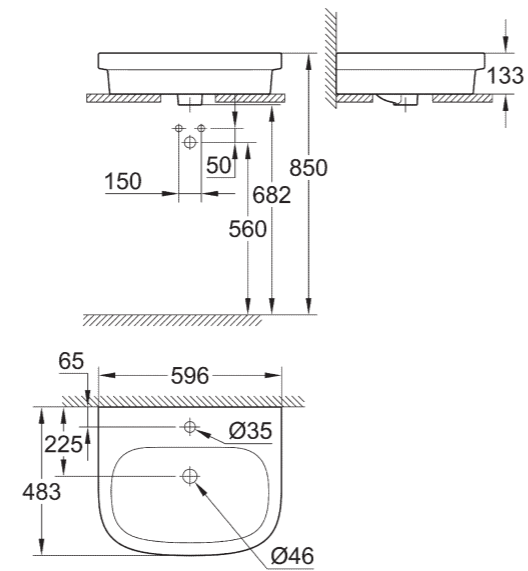

39 337 000 | Countertop basin 60 cm