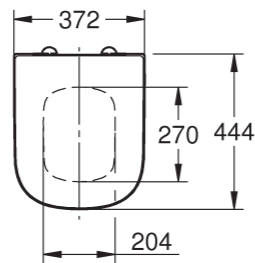

39 339 000 | Floor standing WC back to wall | Triple Vortex | rimless | washdown | horizontal outlet