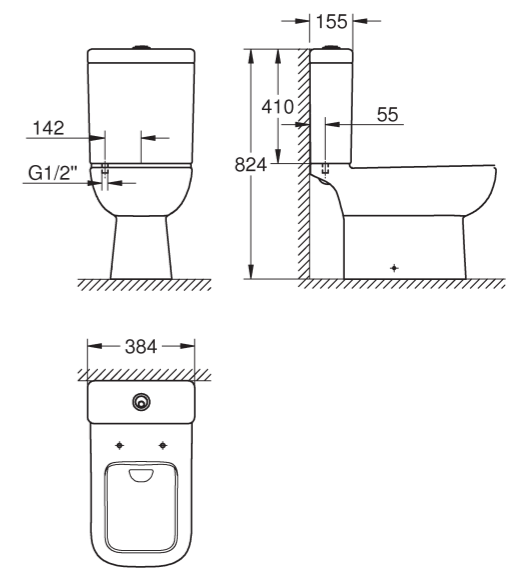

39 810 000 | Floor standing WC rimless | washdown | horizontal outlet

39 811 000 | Floor standing WC for close coupled combination rimless | washdown | horizontal outlet

39 812 000 | Exposed flushing cistern with side inlet
39 989 000 | NF version