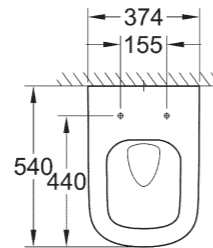

39 339 000 | Floor standing WC back to wall | Triple Vortex | rimless | washdown | horizontal outlet