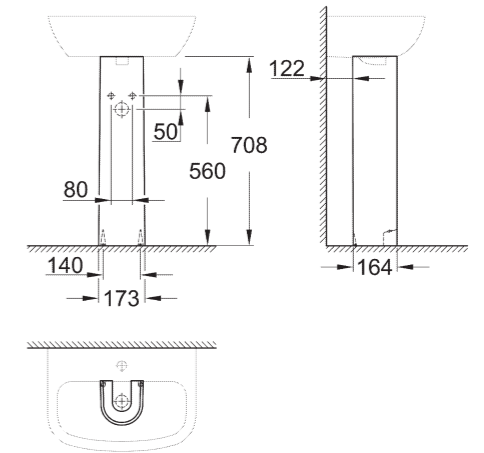

39 423 000 | Undercounter basin 55 cm

39 424 000 | Hand rinse basin 45 cm

39 422 000 | Drop-in basin 55 cm

39 426 000 | Semi pedestal for wash basins

39 425 000 | Pedestal for wash basins

39 433 000 | Wall hung bidet