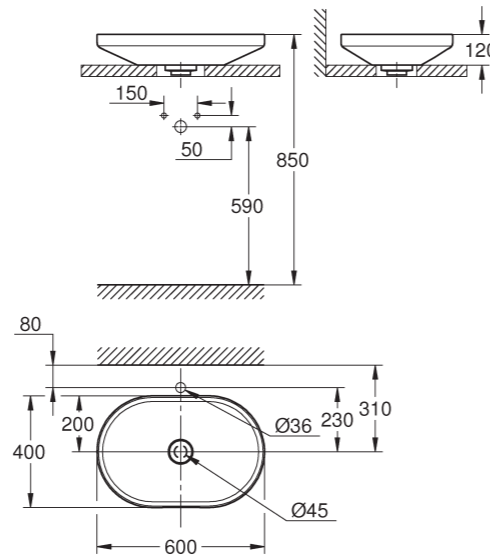

GROHE
Shower Toilets
Page 72

GROHE AIRIO CERAMIC

THE NEW ART OF MINIMALISM

With an edge thickness of only 5 mm and our advanced GROHE PureGuard hygiene surface technology for easy cleaning, the new GROHE Airio ceramic vessel basins transform every bathroom into a recreation zone of sophisticated style and visual delight.

RIGHT | 39 966 00H | Vessel basin, 60 cm

39 958 00H | Vessel basin round | 45 cm

39 966 00H | Vessel basin lozenge | 60 cm

GROHE ESSENCE CERAMIC

BEAUTY IN ITS PUREST FORM

Looking for simple, fuss-free sanitaryware for your bathroom? The GROHE Essence Ceramic range delivers exactly that. Stripped to the simple necessities, this collection provides the perfect basis for relaxation with its minimal aesthetic. This slender