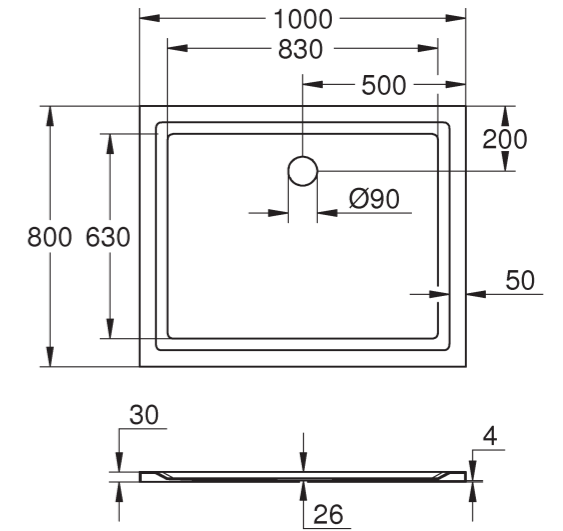

39 306 000 | Acrylic shower tray 80 cm x 100 cm