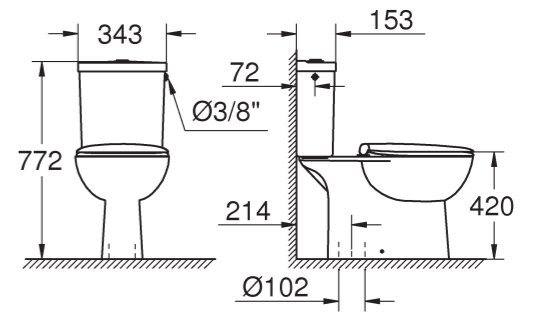

39 496 000 | WC Close coupled combination consisting of:
39 349 000 | Floor standing WC rimless | washdown | horizontal outlet
39 494 000 | Cistern with side inlet | NF version
39 493 000 | Seat & cover with soft close & quick release function