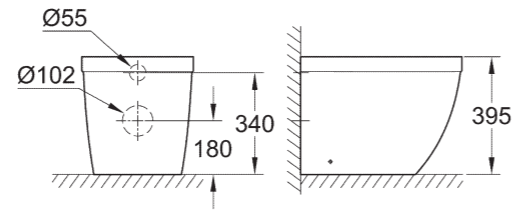

39 339 000 | Floor standing WC back to wall | Triple Vortex | rimless | washdown | horizontal outlet