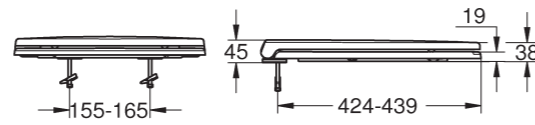

39 898 000 | Seat & cover | slim with soft close & quick release function compatible with Bau Ceramic bowls 39 427 000, 39 430 000 and 39 431 000
39 923 000 | for WC CC bowls 39 349 000 and 39 429 000

39 913 001 | Seat & cover | slim with soft close & quick release function compatible with Bau Ceramic bowl 39 910 000