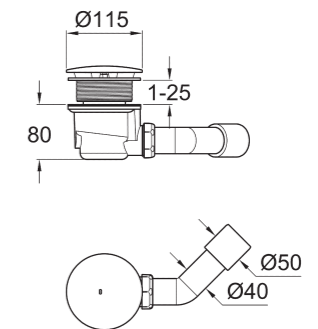

49 534 000 / 49 534 SH0 | Waste set for acrylic shower tray horizontal