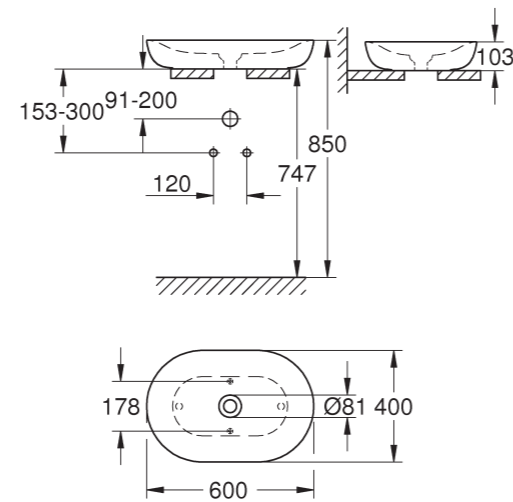

PUREGUARD

RIMLESS TECHNOLOGY

QUICK RELEASE SEAT

SOFT CLOSE SEAT

RIGHT | 39 609 00H | Vessel basin, 45 cm

39 564 00H | Wall hung basin | 70 cm

39 608 00H | Vessel basin | 60 cm

LEFT | 39 617 000 | Built-in bathtub 180 cm x 80 cm x 45 cm

39 609 00H* | Vessel basin | 45 cm

39 566 00H* | Vanity basin | 100 cm
39 567 00H* | 80 cm | 39 568 00H* | 60 cm

39 608 00H* | Vessel basin | 60 cm

39 570 000* | Half pedestal | for wash basins

39 564 00H* | Wall hung basin | 70 cm
39 565 00H* | 60 cm