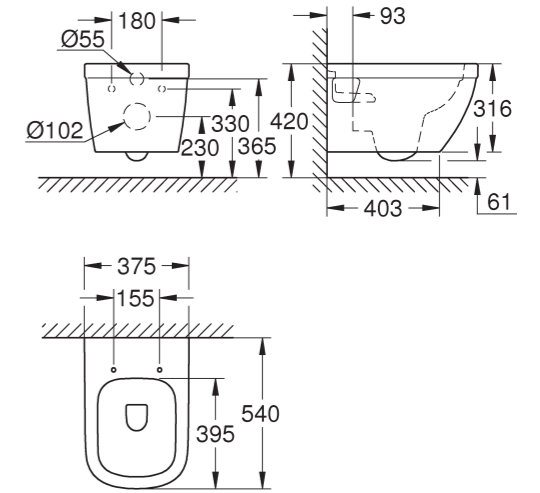

39 538 000 | Wall hung WC rimless | washdown