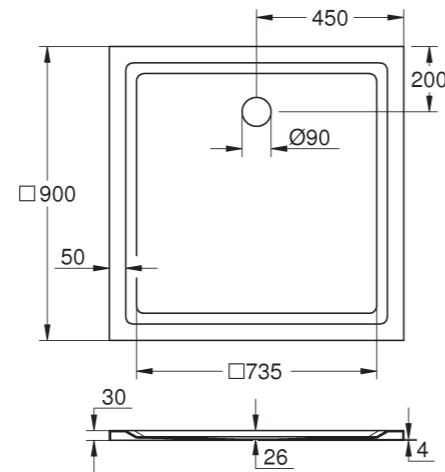

39 301 000 | Acrylic shower tray 90 cm x 90 cm

49 533 000 / 49 533 SH0 | Waste set for acrylic shower tray vertical