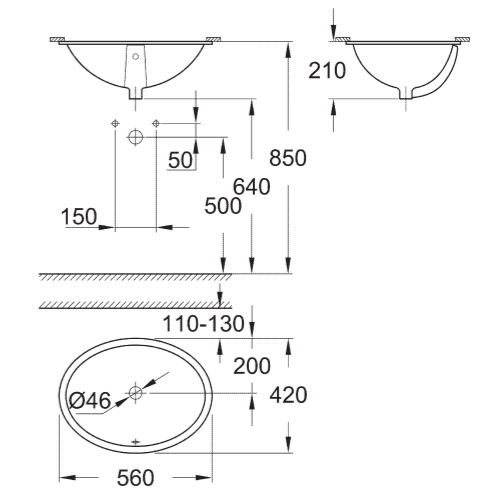

39 423 000 | Undercounter basin 55 cm