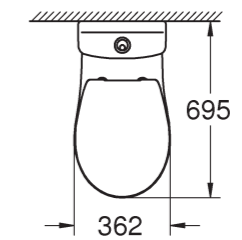

39 496 000 | WC Close coupled combination consisting of:
39 349 000 | Floor standing WC rimless | washdown | horizontal outlet
39 494 000 | Cistern with side inlet | NF version
39 493 000 | Seat & cover with soft close & quick release function