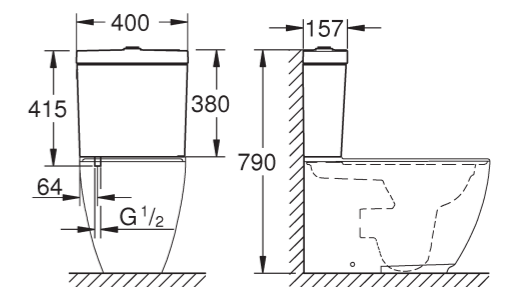

39 579 000 | Cistern with bottom inlet
39 578 000 | with side inlet

* 00H with PureGuard