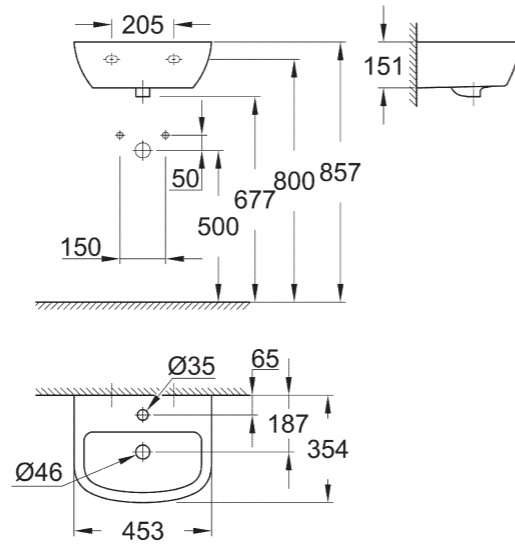

39 424 000 | Hand rinse basin 45 cm