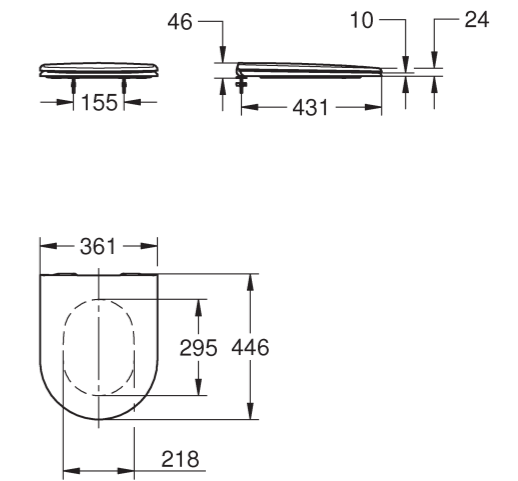

39 575 00H* | Floor standing bidet

39 571 00H* | Wall hung WC | rimless | washdown

39 573 00H* | Floor standing WC back to wall | rimless | washdown

* 00H with PureGuard