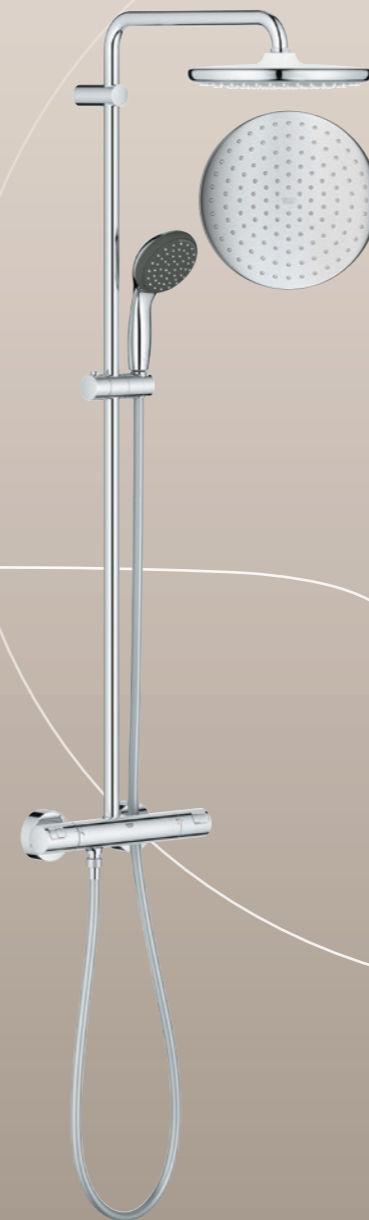

# GROHE VITALIO 250

Step into a new world of showering comfort with GROHE Vitalio 250 head showers. Relax under the full face GROHE Rain Spray, with the generous dimensions giving you more space than ever to spread out. And because all Vitalio 250 shower heads come with water-saving GROHE EcoJoy, you can luxuriate under the powerful spray guilt-free. How refreshing!

The head shower's universal connection makes it easy to install on all standard shower arms, making it perfect for upgrades.

With a new slim profile and round and cube shapes available, Vitalio 250 fits with any existing shower for instant showering joy.

## VITALIO START

**26 676 000**  
Vitalio Start 250  
1 spray  
with 9.5 l/min. GROHE EcoJoy

## VITALIO COMFORT

**26 695 000**  
Vitalio Comfort 250  
1 spray  
with 9.5 l/min. GROHE EcoJoy

**26 677 000**  
Shower system 250  
with thermostatic shower mixer

**26 696 000**  
Shower system 250 Cube  
with thermostatic shower mixer