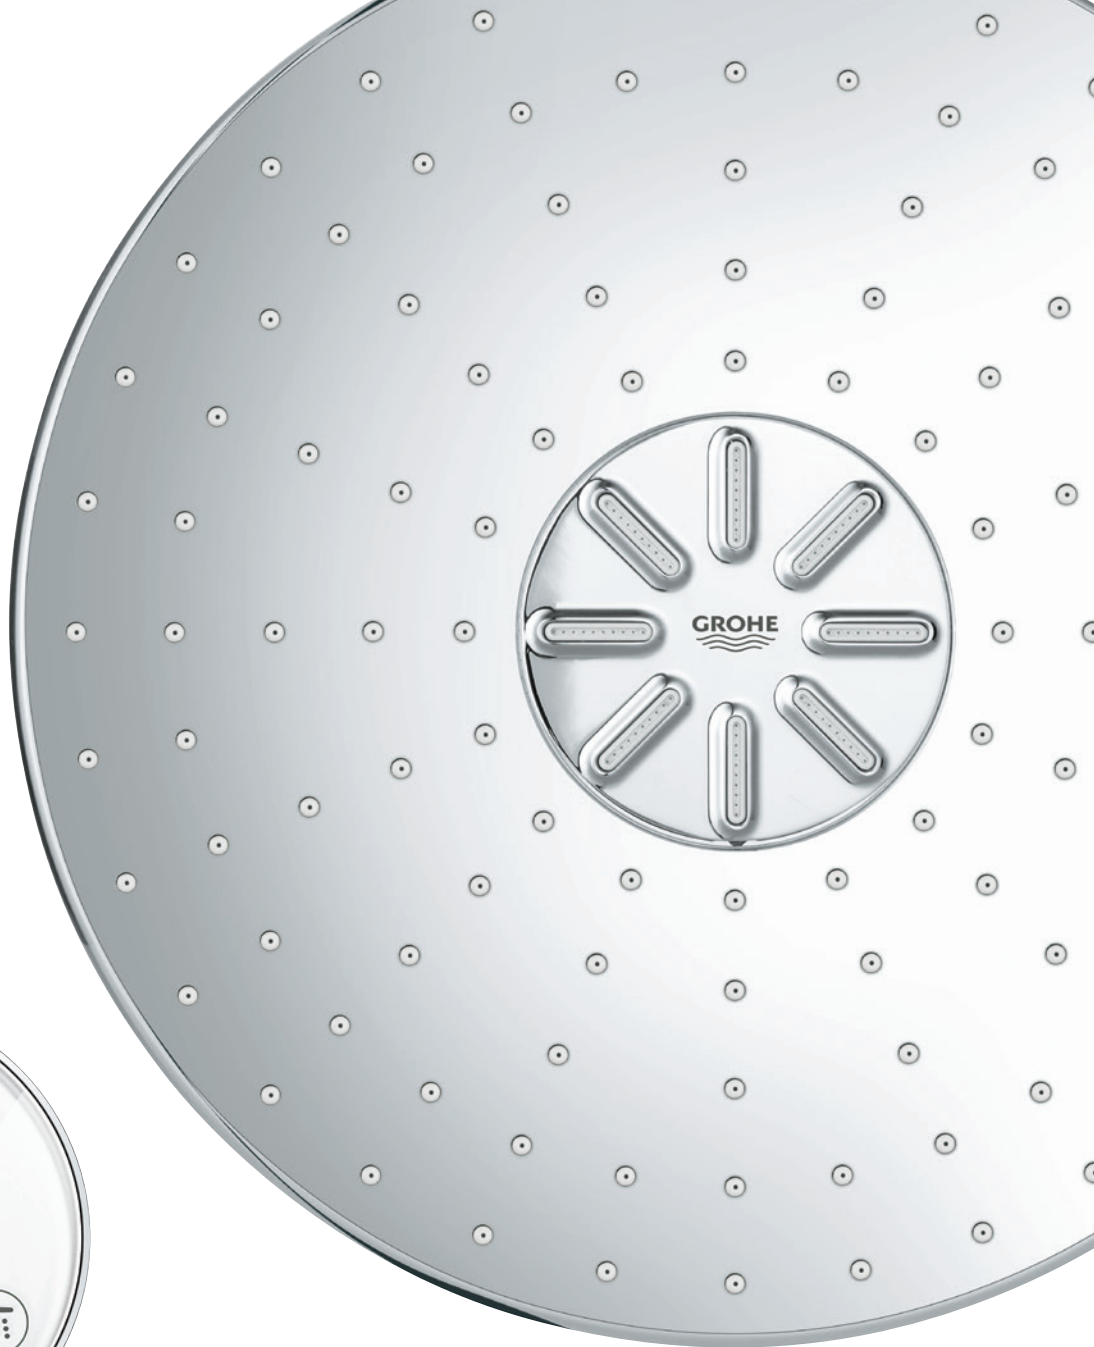

PART OF **LIXIL**